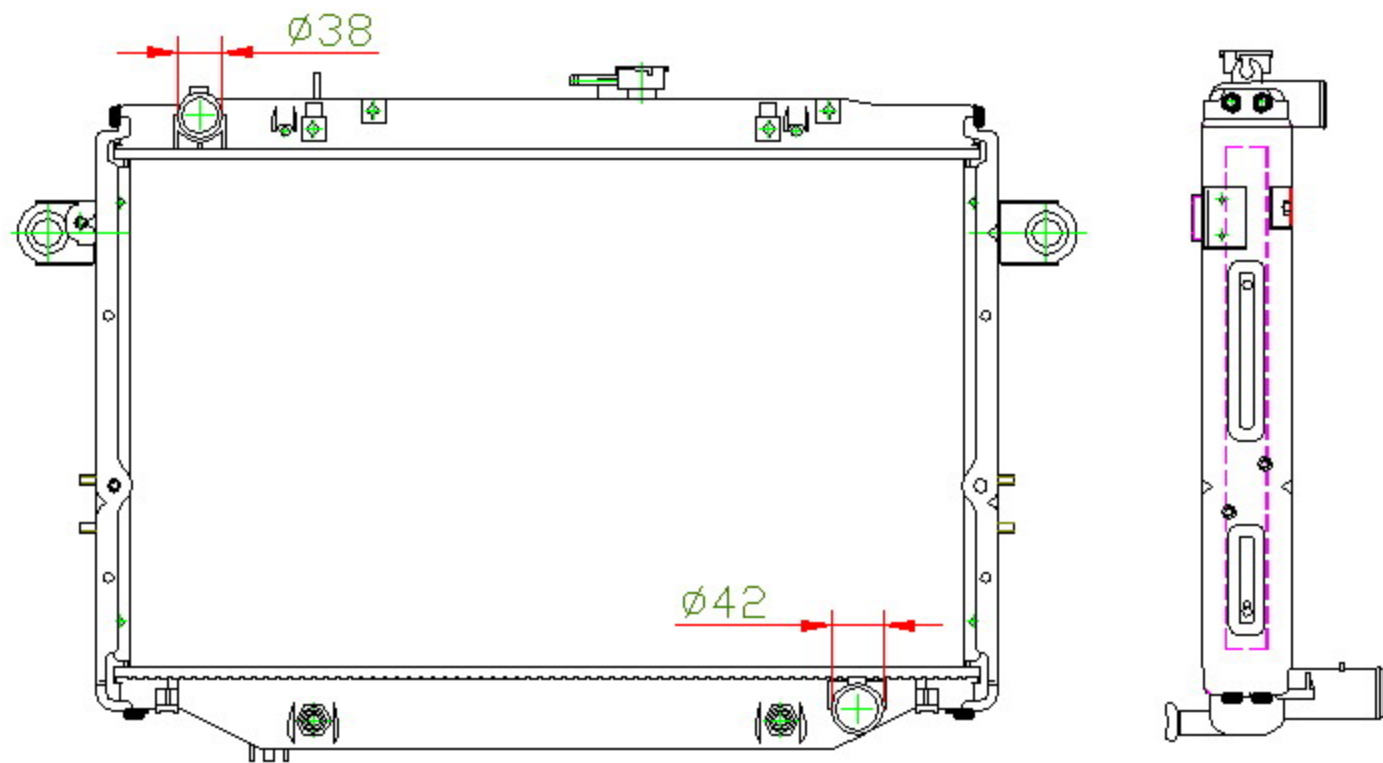

12270

CARTYPE: LANDCRUISER'2001 HDJ101K AT

CORE SIZE: PC 425 x 698 x 49

CORE SIZE: PA 425 x 698 x 32/36/48

OEM: 16400-17331/17330

DPI:

CARTON: 90.5*18*65

TANK SIZE: 720*69

OIL COOLER:390