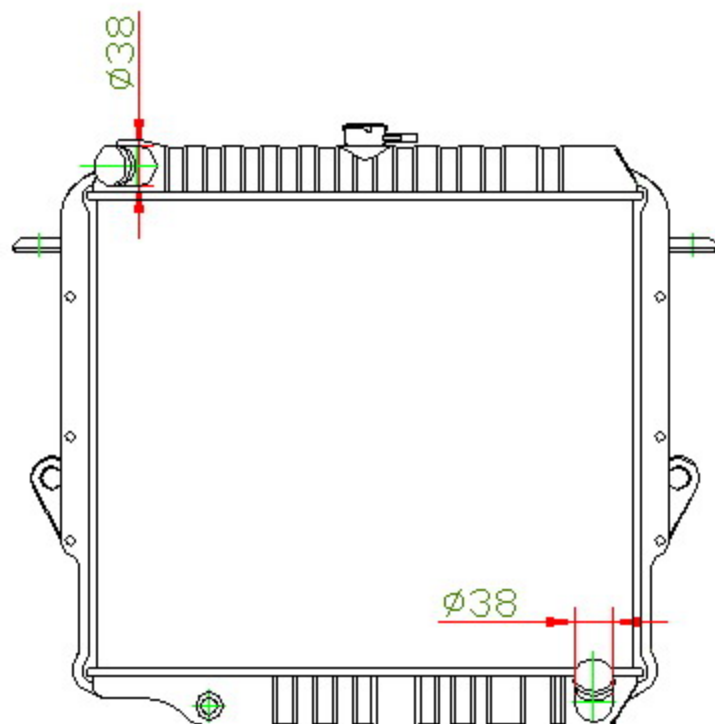

12272

CARTYPE: TOYOTA LAND CRUISER LJ79 MT

CORE SIZE: BC 450 x 514 x 49

CORE SIZE:

OEM:

DPI:

CARTON: 71\*18.7\*63.5

TANK SIZE: 528\*74