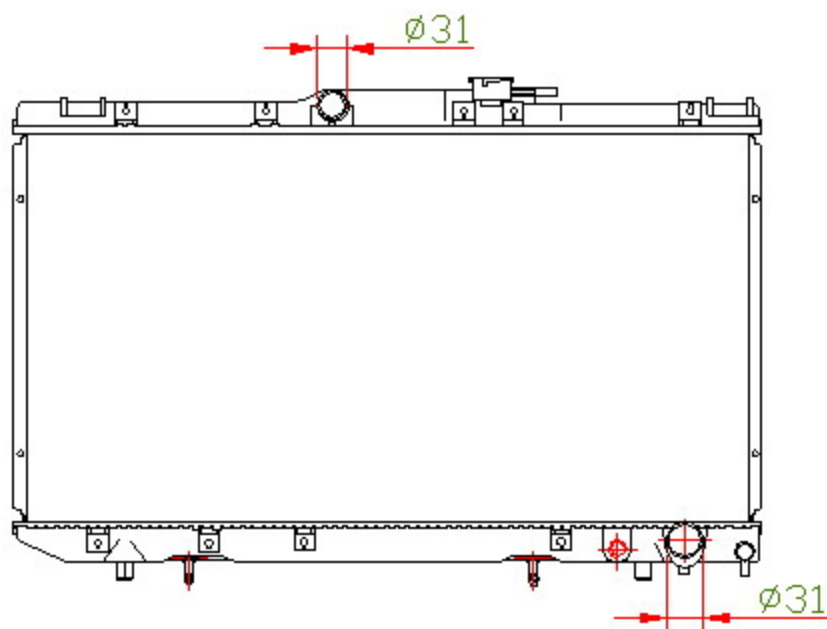

12273

CARTYPE: CARINAE '92 CT190 AT

CORE SIZE: PC 375 x 698 x 16

CORE SIZE: PA 375 x 698 x 16

OEM: 16400-64740

DPI:

CARTON: 74.5*11.5*56

TANK SIZE: 717.5*49

OIL COOLER:325