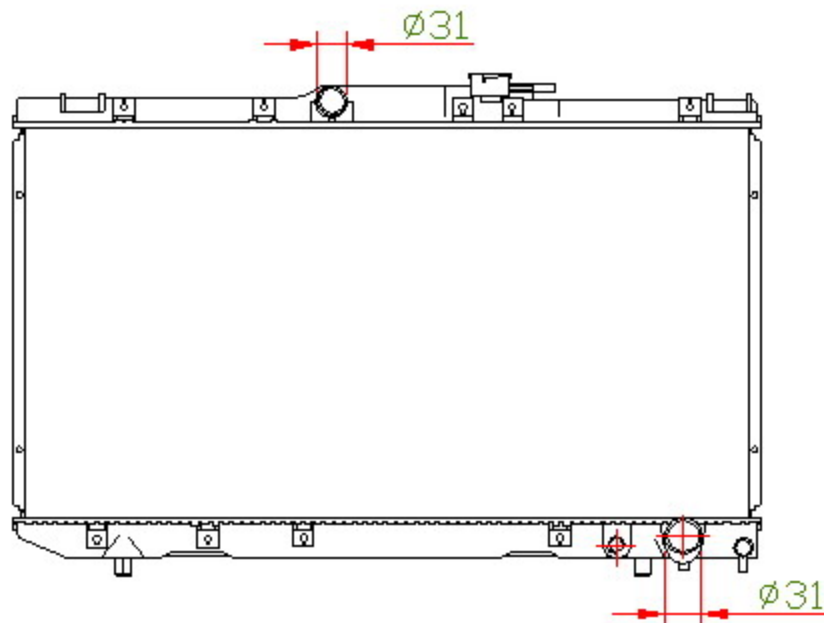

12274

CARTYPE: CARINAE '92 CT190 MT

CORE SIZE: PC 375 x 698 x 16

CORE SIZE: PA 375 x 698 x 16

OEM: 16400-64731

DPI:

CARTON: 74.5*10.5*55.5

TANK SIZE: 717.5*49