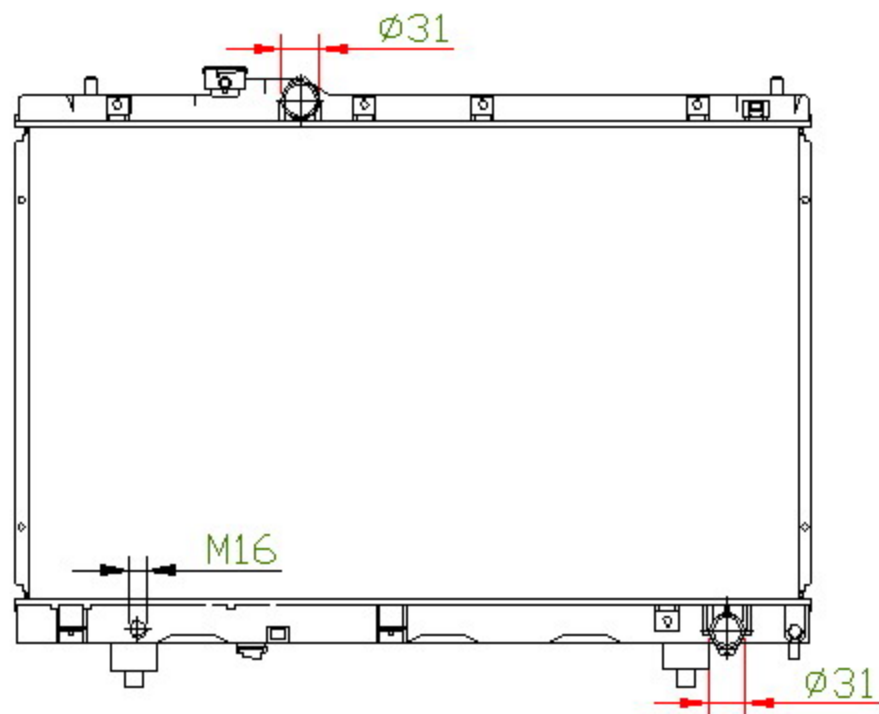

12280

CARTYPE: IPSUM PICNIC '96 SXM15 MT

CORE SIZE: PA 425 x 698 x 16

CORE SIZE:

OEM: 16400-7A270/ 1

DPI:

CARTON: 74.5*10.5*62

TANK SIZE: 717*33/40

OIL COOLER: