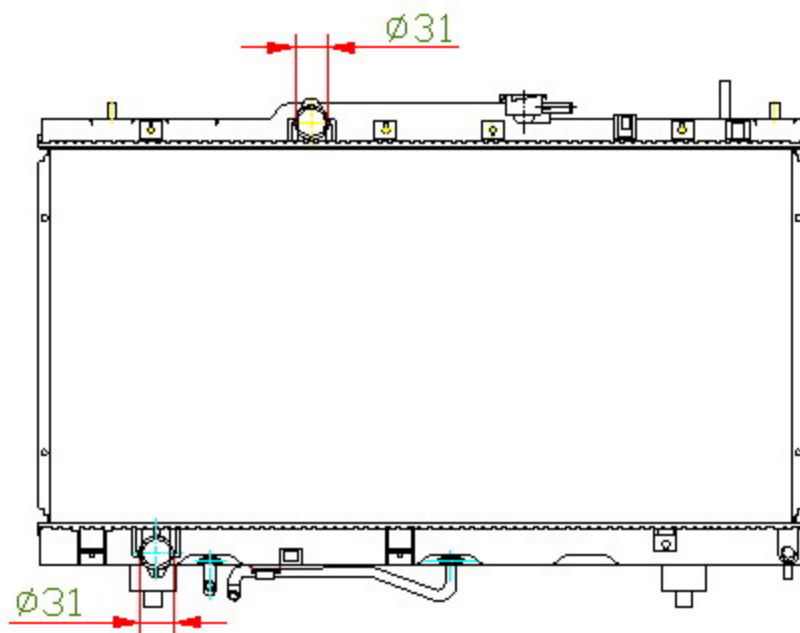

12282

CARTYPE: CORONA AT210 AT

CORE SIZE: PA 350 x 698 x 16

CORE SIZE:

OEM: 16400-16800

DPI:

CARTON: 74\*10.5\*57

TANK SIZE: 717\*33/40

OIL COOLER:225