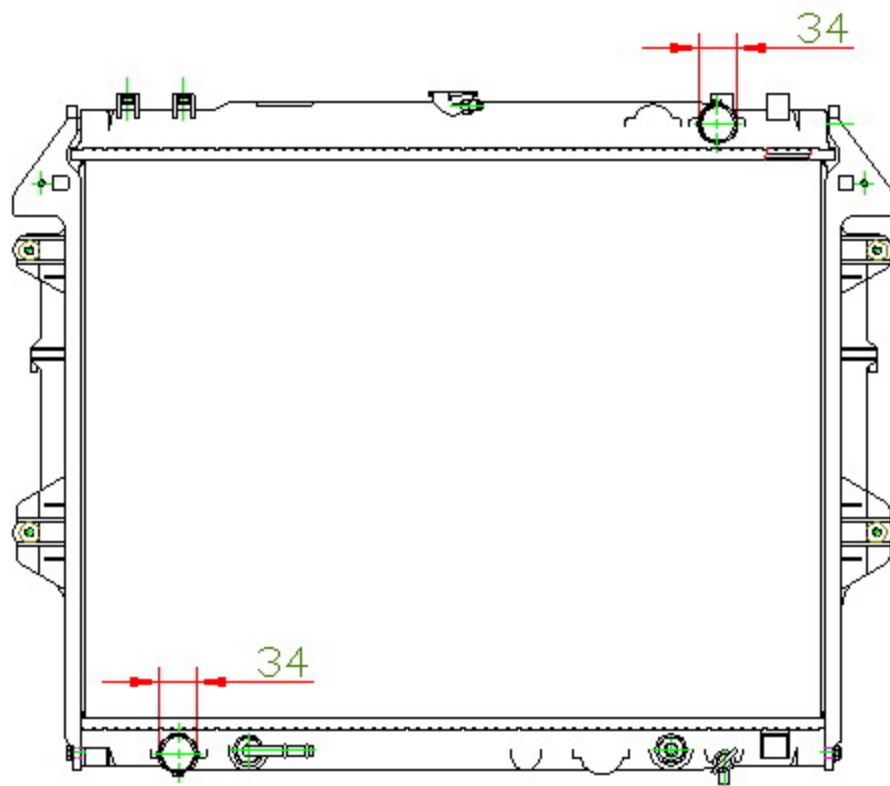

12287

CARTYPE: INNOVA 1TR '04 AT

CORE SIZE: PA 500 x 648 x 16

CORE SIZE:

OEM: 16400-0C140/ 0C210

DPI:

CARTON: 81*12.5*69

TANK SIZE: 679*48

OIL COOLER:375