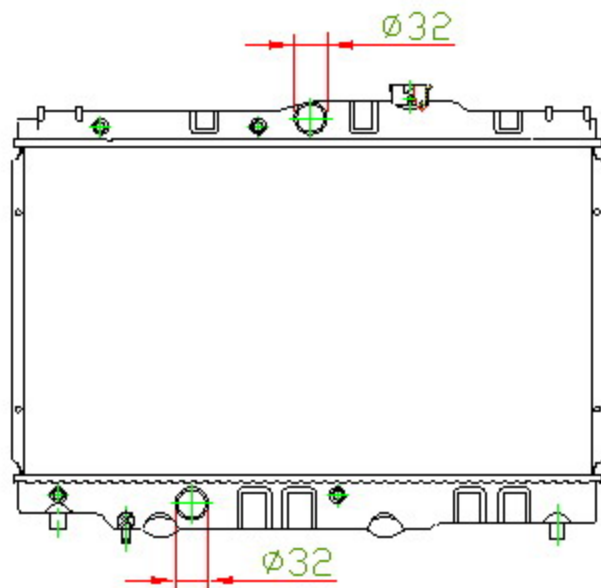

12292

CARTYPE:TOYOTA COROLLA EE90 MT

CORE SIZE: PC 327 x 568 x 16

CORE SIZE:

OEM: 16400-11170/16150

DPI:

CARTON: 63*10.7*49.5

TANK SIZE: 587*40/49.5