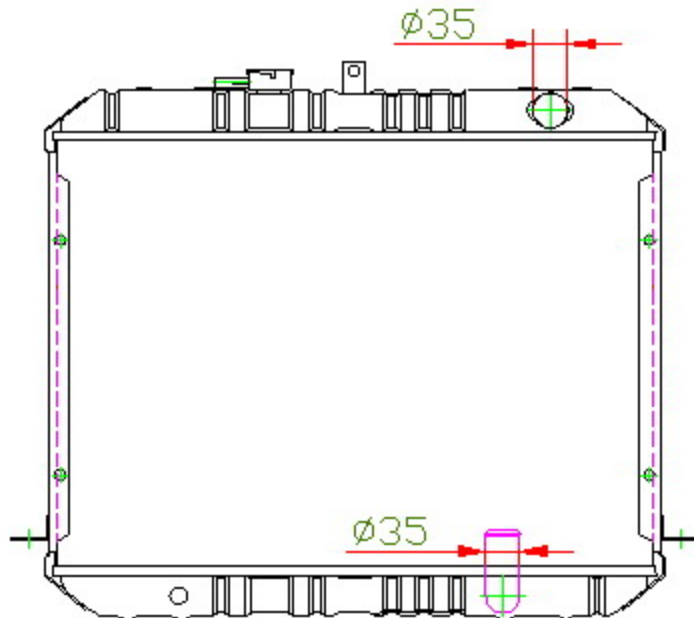

12295

CARTYPE: HIACE'86-89 2Y MT

CORE SIZE: BC 400 x 528 x 32

CORE SIZE:

OEM: 16400-54280

DPI:

CARTON: 66*19.7*57

TANK SIZE: 556*48