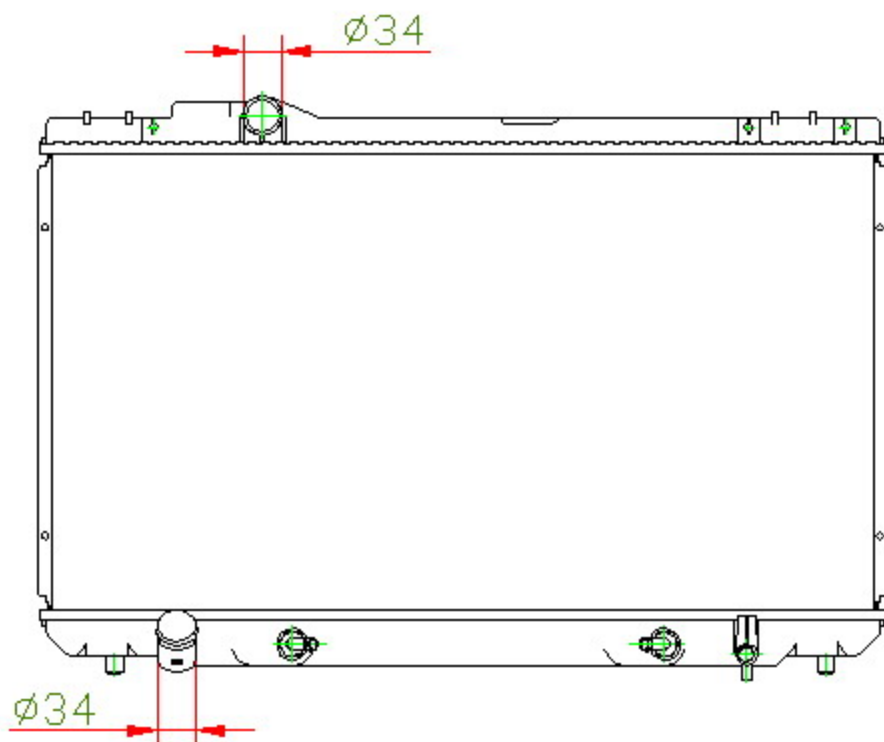

12300

CARTYPE: CRESSIDA' LX90 AT

CORE SIZE: PC 400 x 718 x 32

CORE SIZE: PA 400 x 708 x 26

OEM: 16400-5B100

DPI:

CARTON: 76*13*60

TANK SIZE: 736*47.5

OIL COOLER:325