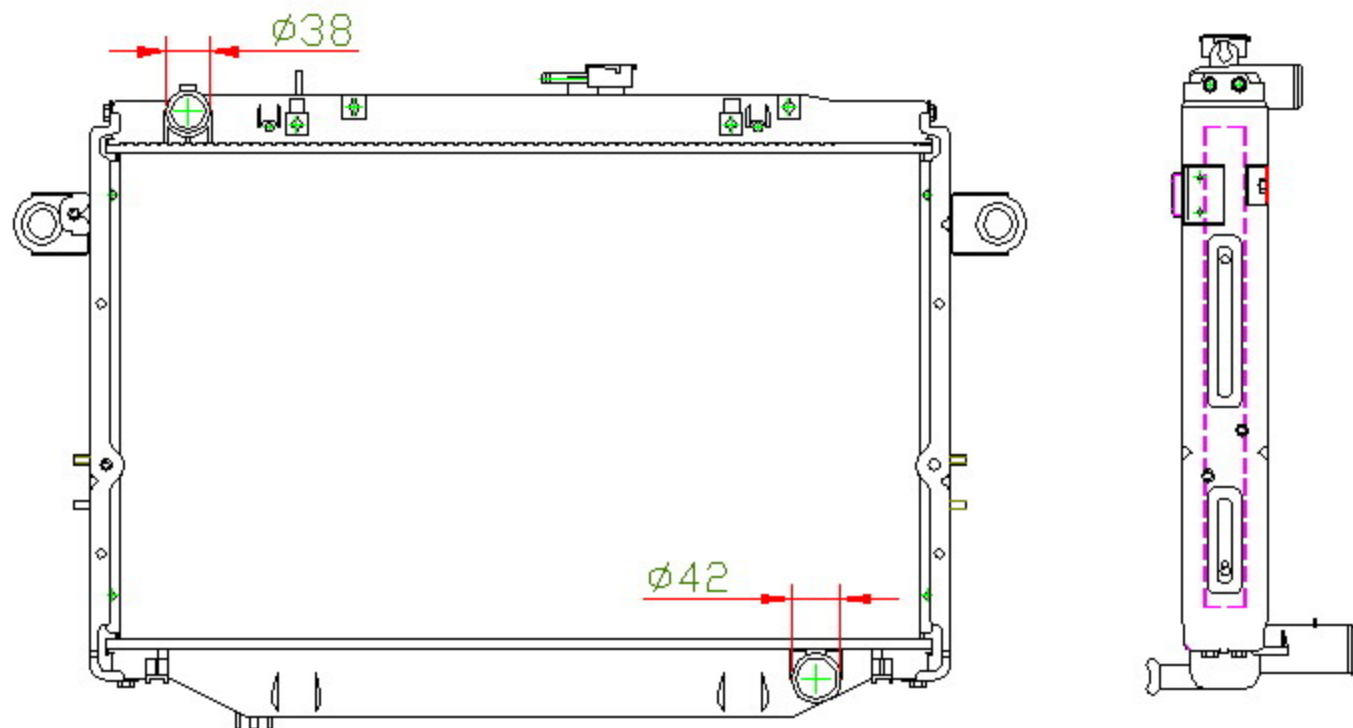

12301

CARTYPE: LANDCRUISER'2001 FZJ80 MT

CORE SIZE: PC 425 x 698 x 49

CORE SIZE: PA 425 x 698 x 32/36/48

OEM: 16400-17321

DPI:

CARTON: 90.5\*18\*65

TANK SIZE: 720\*69

OIL COOLER: