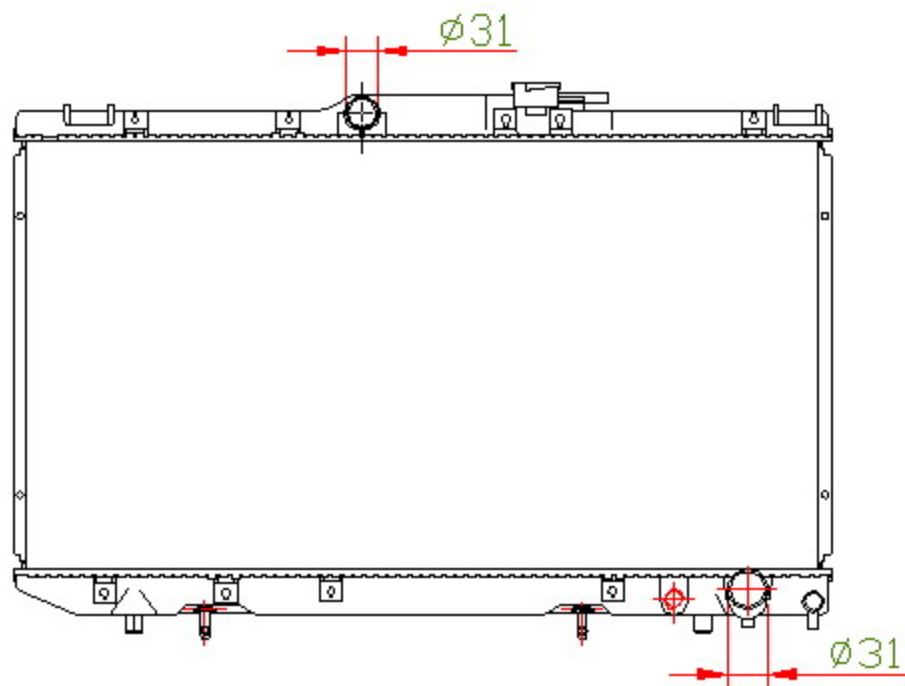

12302

CARTYPE: CORONA '92-96 CT190 AT

CORE SIZE: PC 375 x 698 x 32

CORE SIZE: PA 375 x 698 x 26

OEM: 16400-64740

DPI:

CARTON: 74.5*11.5*56

TANK SIZE: 717*49

OIL COOLER:325