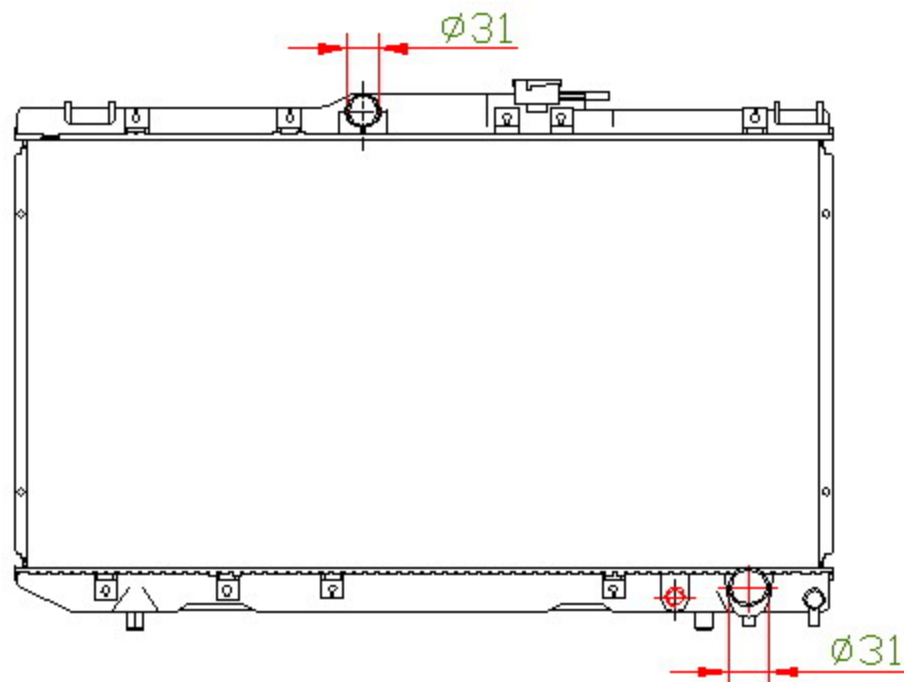

12303

CARTYPE: CORONA '92-96 CT190 MT

CORE SIZE: PC 375 x 698 x 32

CORE SIZE: PA 375 x 698 x 26

OEM: 16400-64731/64730/64780

DPI:

CARTON: 74.5*10.5*55.5

TANK SIZE: 717*49