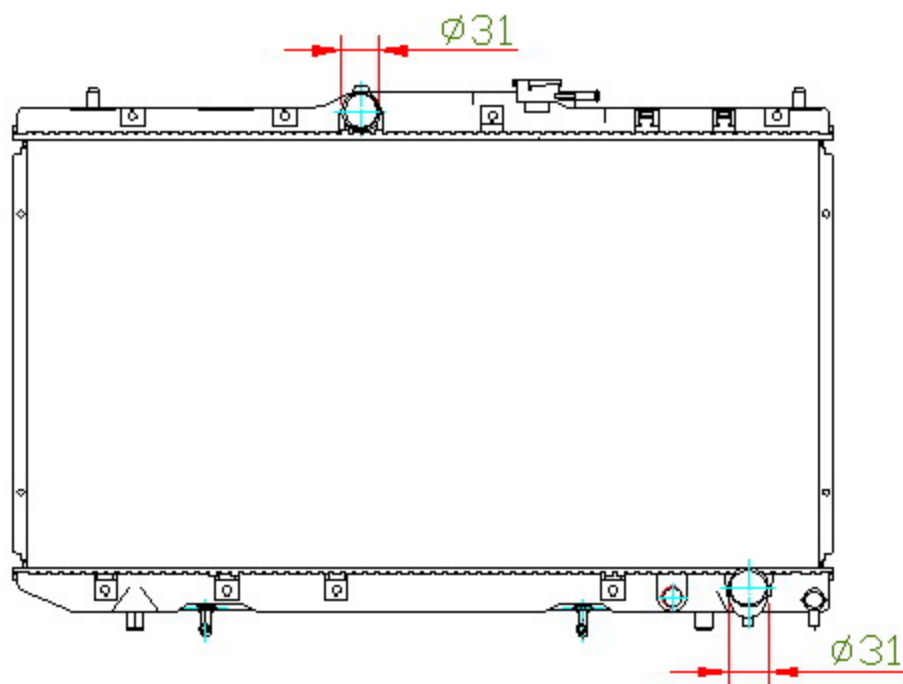

12304

CARTYPE: CORONA '96 CT210 AT

CORE SIZE: PC 375 x 698 x 32

CORE SIZE: PA 375 x 698 x 26

OEM: 16400-64831

DPI:

CARTON: 74.5*11.5*56

TANK SIZE: 717*49

OIL COOLER:325