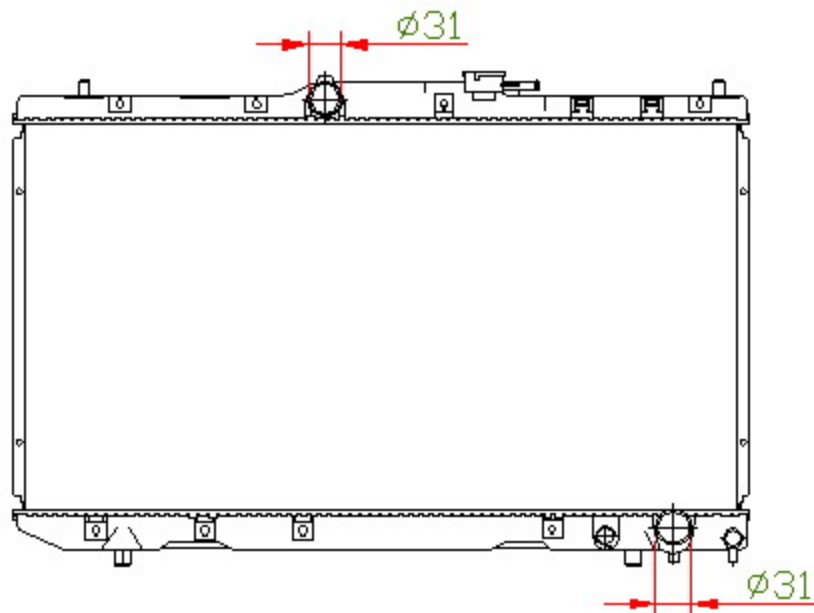

12305

CARTYPE: CORONA '96 CT210 MT

CORE SIZE: PC 375 x 698 x 32

CORE SIZE: PA 375 x 698 x 26

OEM: 16400-64850

DPI:

CARTON: 74.5*10.5*55.5

TANK SIZE: 717*49