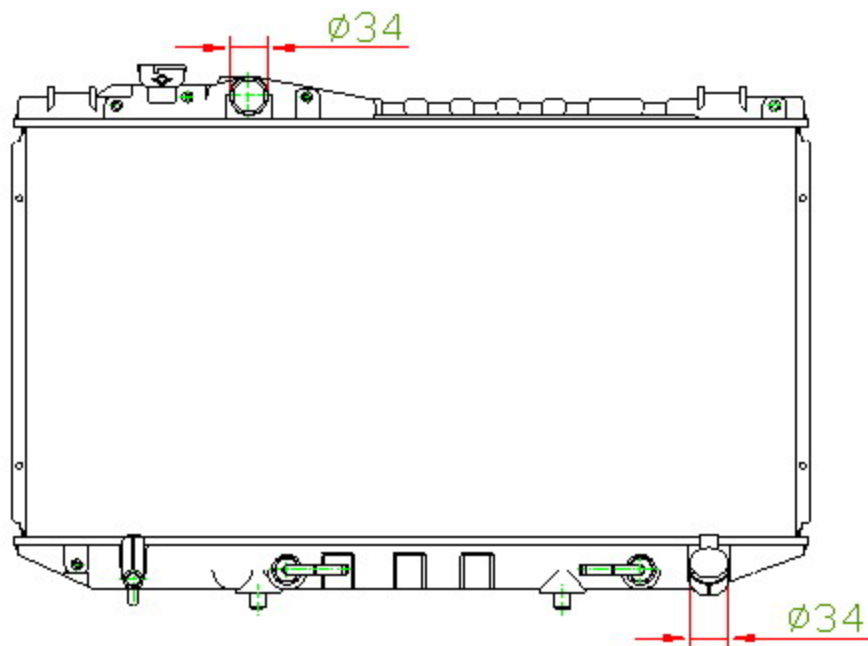

12308

CARTYPE: CRESSIDA'89-92 GX81 AT

CORE SIZE: PC 375 x 708 x 32

CORE SIZE: PA 375 x 708 x 26

OEM: 16400-70341

DPI: 178

CARTON: 75.5\*12.5\*57.5

TANK SIZE: 728\*50

OIL COOLER:325