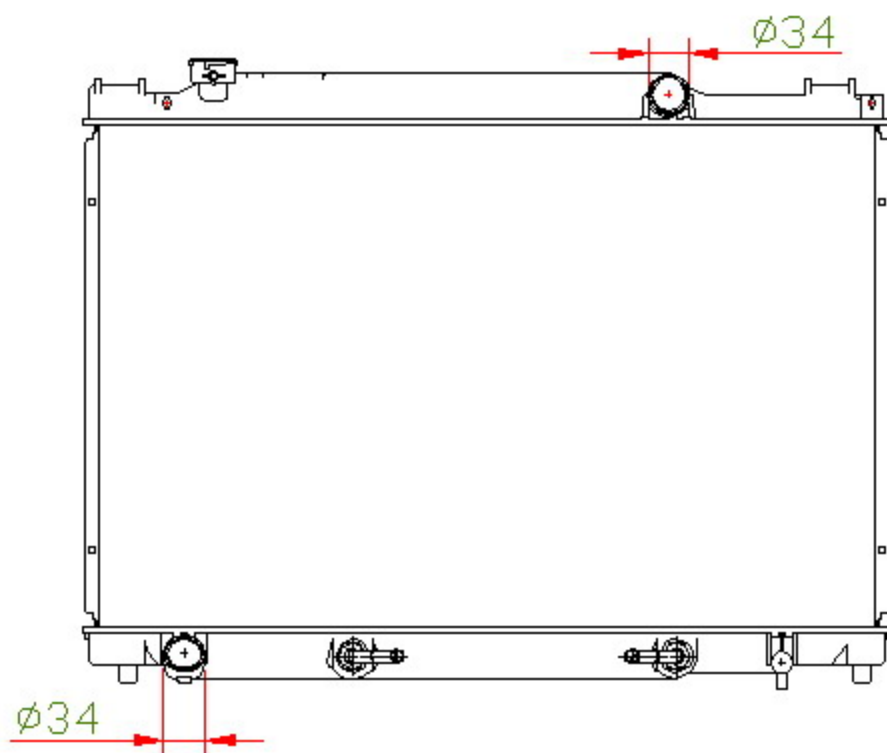

12309

CARTYPE: CROWN YXS10 AT

CORE SIZE: PC 425 x 658 x 32

CORE SIZE: PA 425 x 648 x 26

OEM: 16400-73530

DPI:

CARTON: 70.5\*13\*61

TANK SIZE: 680\*48

OIL COOLER:275