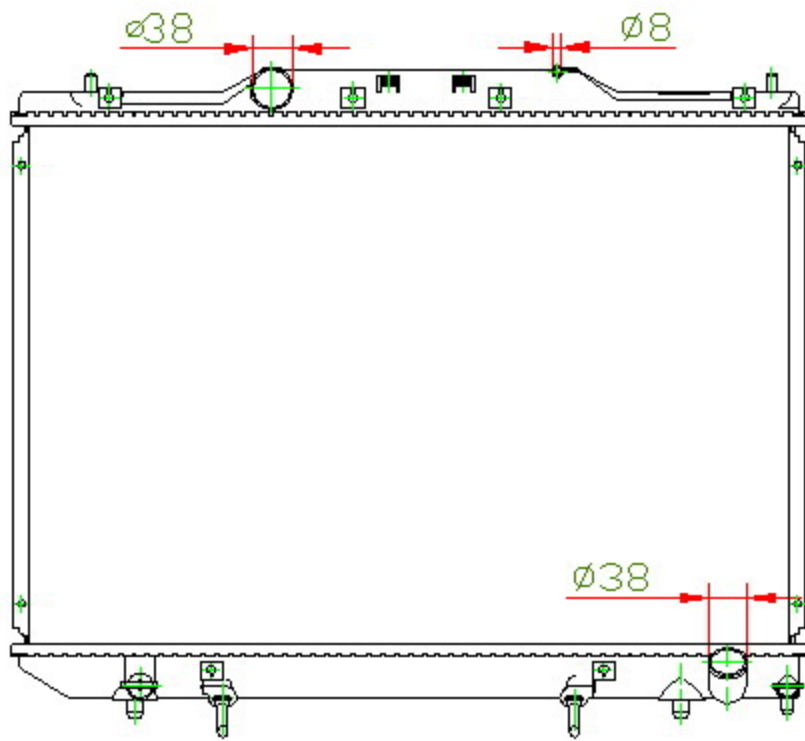

12314

CARTYPE: IPSVM/GAIA CXM10 AT

CORE SIZE: PA 475 x 698 x 26

CORE SIZE:

OEM: 16400-6A170

DPI:

CARTON: 74.5*11.5*68

TANK SIZE: 717*49

OIL COOLER:325