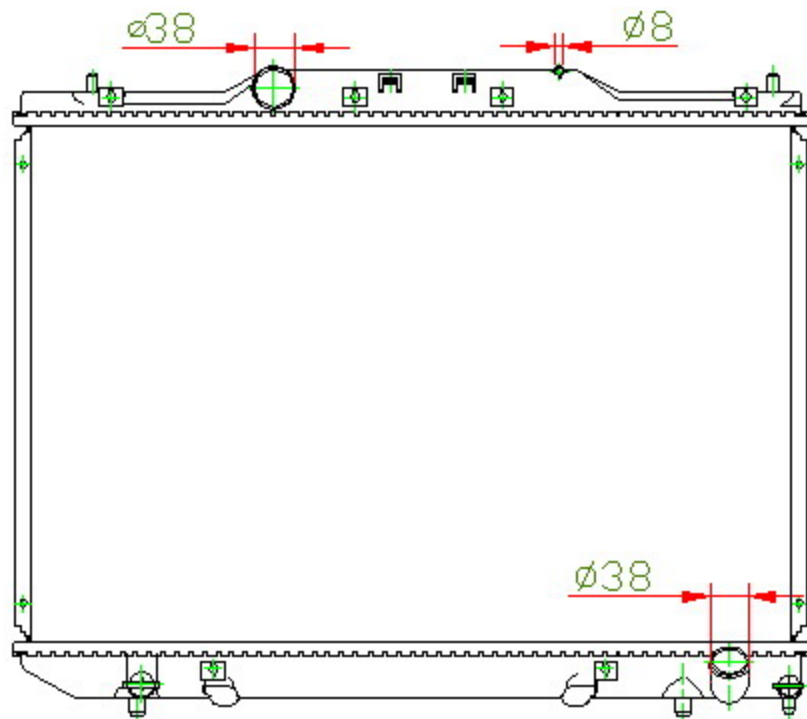

12315

CARTYPE: IPSVM/GAIA CXM10 MT

CORE SIZE: PA 475 x 698 x 26

CORE SIZE:

OEM: 16400-6A180

DPI:

CARTON: 74.5\*11.5\*66.5

TANK SIZE: 717\*49