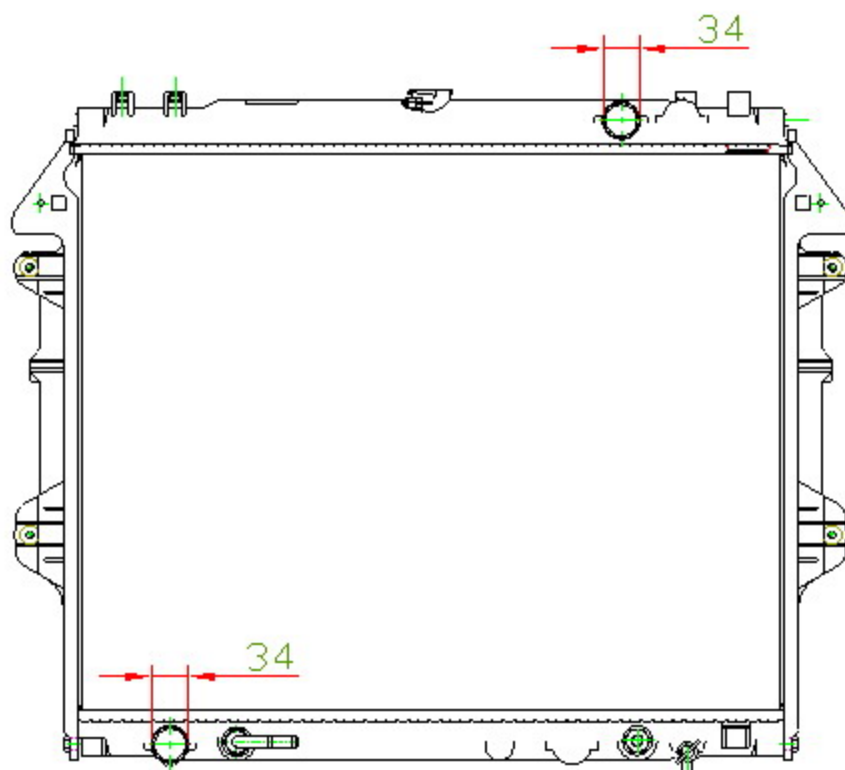

12327

CARTYPE: HILUX VIGO '04 GGN15R# 4.0 V6 AT DPI:

CORE SIZE: PA 525 x 648 x 26

CORE SIZE: PA 525 x 658 x 32

OEM: 16400-0P060/OP040

CARTON: 81\*12.5\*71.5

TANK SIZE: 679\*48

OIL COOLER:375