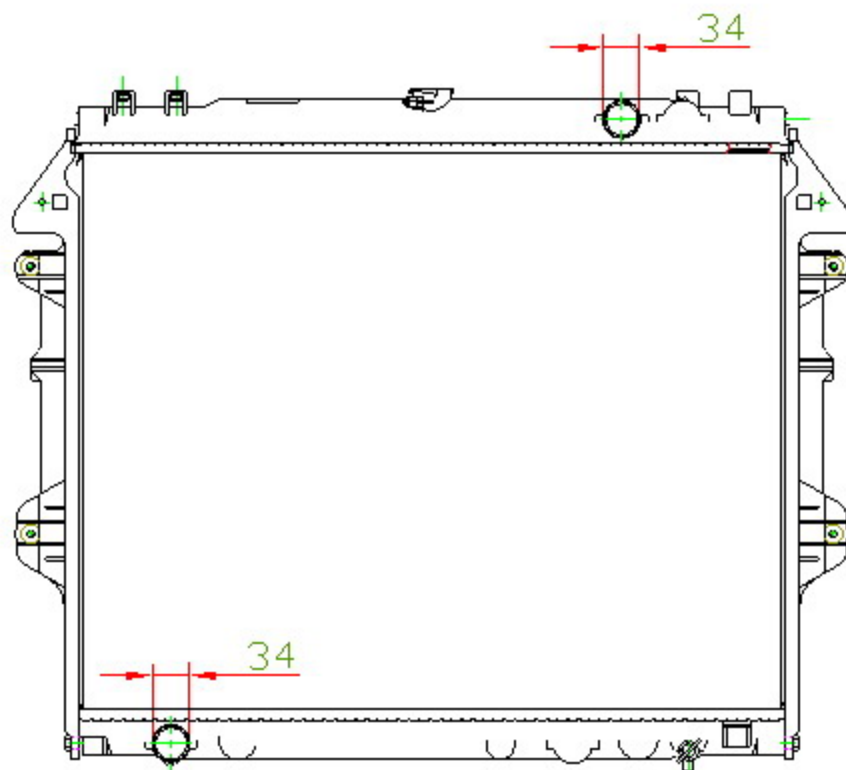

12328

CARTYPE: HILUX VIGO '04 MT

CORE SIZE: PA 525 x 648 x 26

CORE SIZE:

OEM: 16400-0P050

DPI:

CARTON: 81*12.5*71.5

TANK SIZE: 679*48