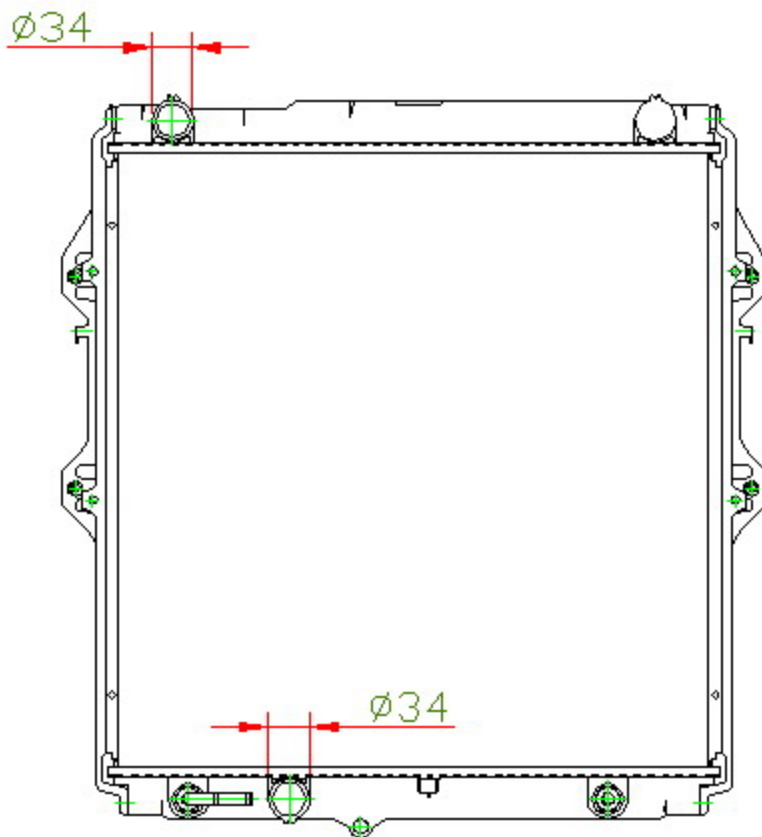

12331

CARTYPE: KB-LN165/ 165H/ 170H '97-99 AT

CORE SIZE: PC 550 x 528 x 36

CORE SIZE: PA 550 x 528 x 36

OEM: 16400-5B630

DPI:

CARTON: 68.5\*12.5\*70

TANK SIZE: 544.5\*54.5

OIL COOLER: 375