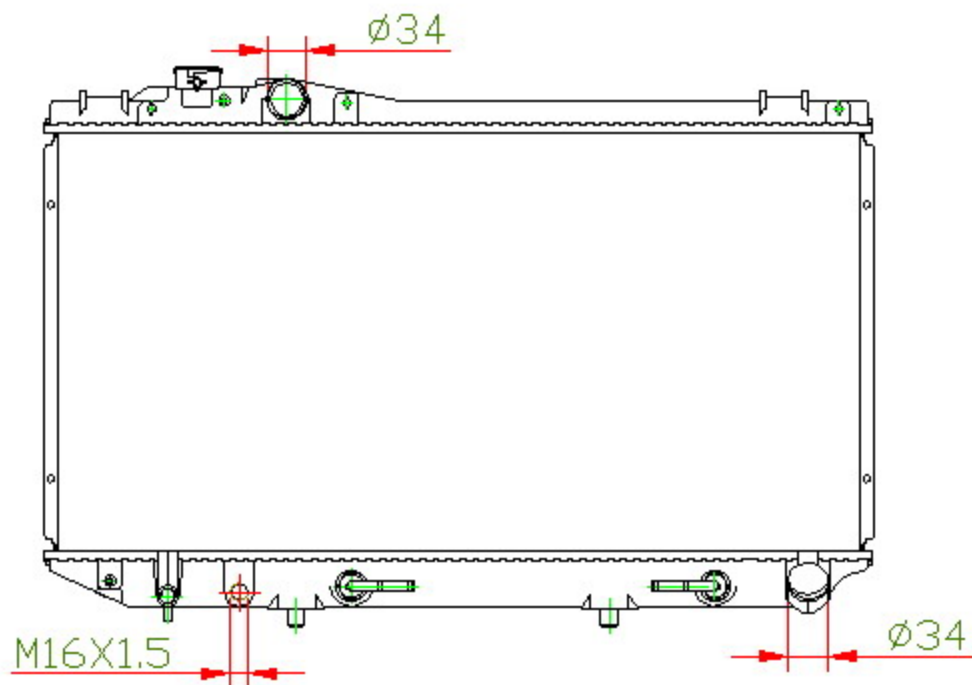

12334

CARTYPE: CRESSIDA'89-92 JZX81 AT

CORE SIZE: PA 375 x 708 x 26

CORE SIZE:

OEM: 16400-46040

DPI:

CARTON: 76*12.5*56

TANK SIZE: 736*47.5

OIL COOLER:325