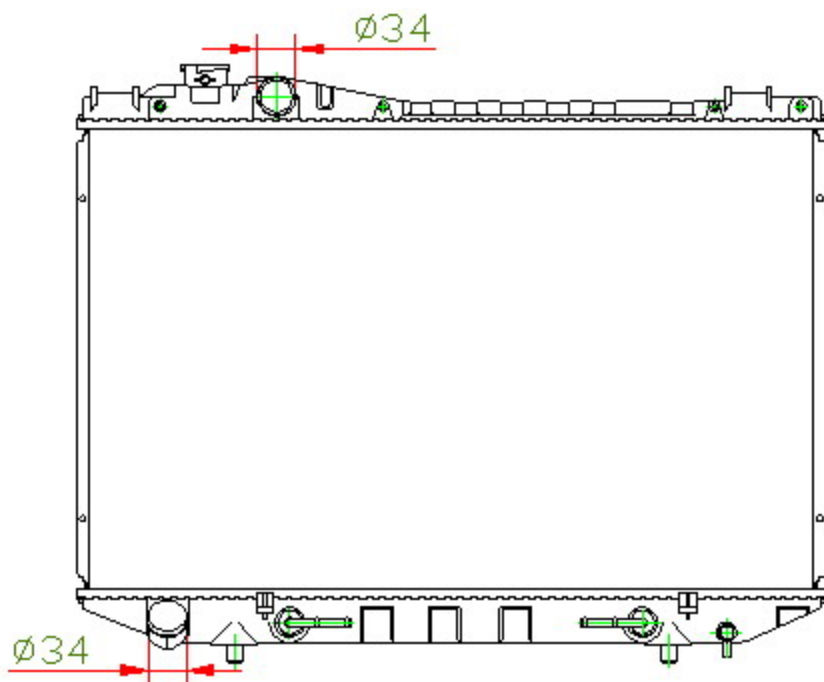

12335

CARTYPE: CROWN LS130 AT

CORE SIZE: PC 425 x 668 x 32

CORE SIZE: PA 425 x 668 x 26

OEM: 16400-

DPI:

CARTON:

TANK SIZE: 688*50

OIL COOLER:325