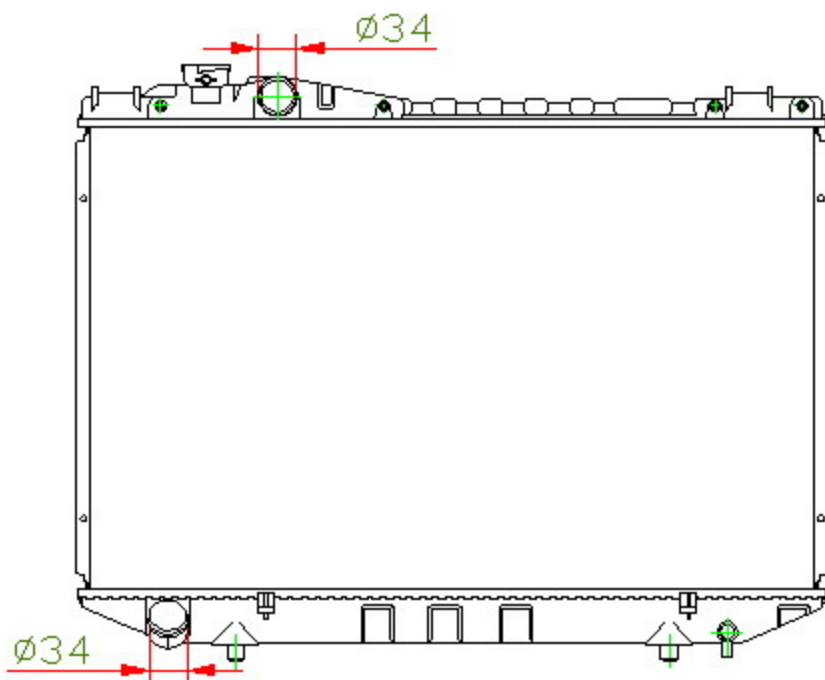

12340

CARTYPE: CROWNLS130 MT

CORE SIZE: PC 425 x 668 x 32

CORE SIZE: PA 425 x 668 x 26

OEM: 16400-

DPI:

CARTON:

TANK SIZE: 688*50