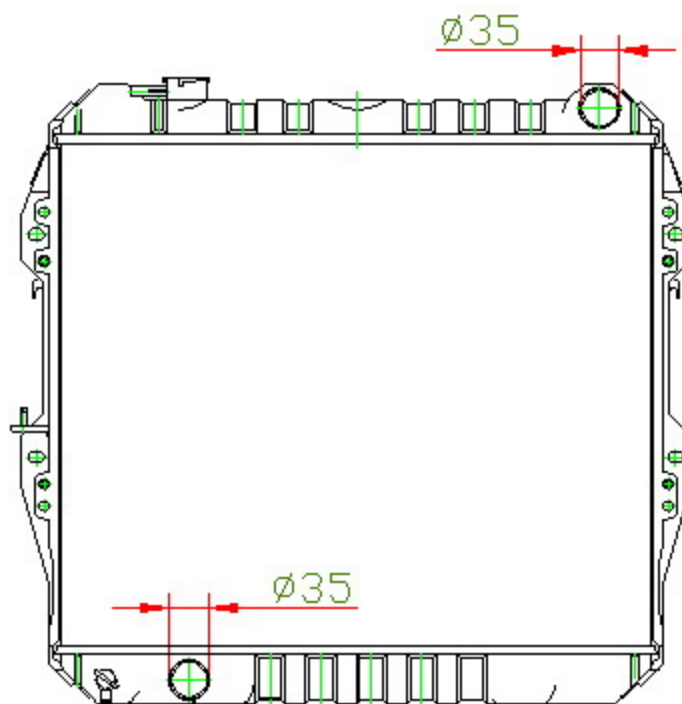

12343

CARTYPE: HILUX 2.4/ 3.0 '89 LN85 MT

CORE SIZE: BC 450x 528 x 49

CORE SIZE:

OEM: 16400-

DPI:

CARTON: 65*13.7*60

TANK SIZE: 536*61