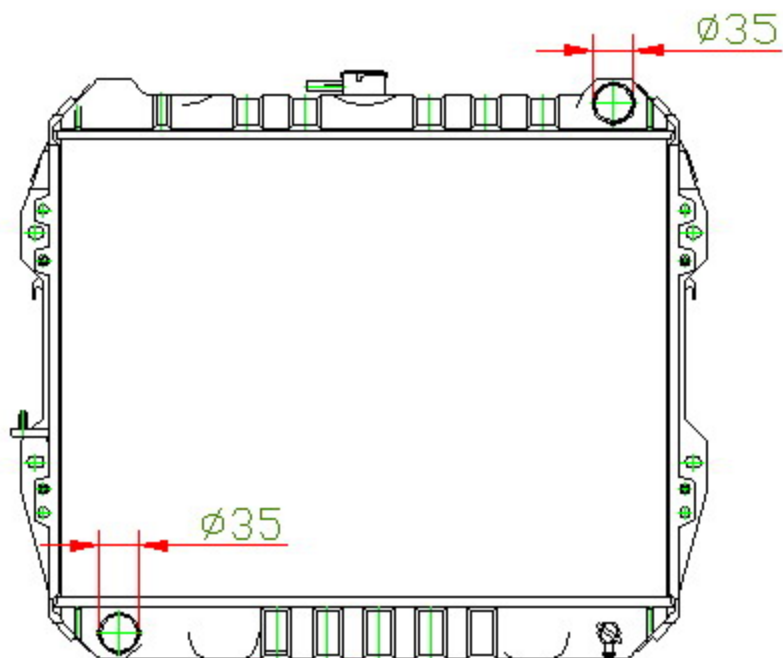

12347

CARTYPE: HILUX RN60/ 65/106 YN106/110 MT

DPI:

CORE SIZE: BC 400 x 528 x 37/49

CARTON: 64*13.7*55

CORE SIZE:

TANK SIZE: 536*61

OEM: 16400-04020/70070