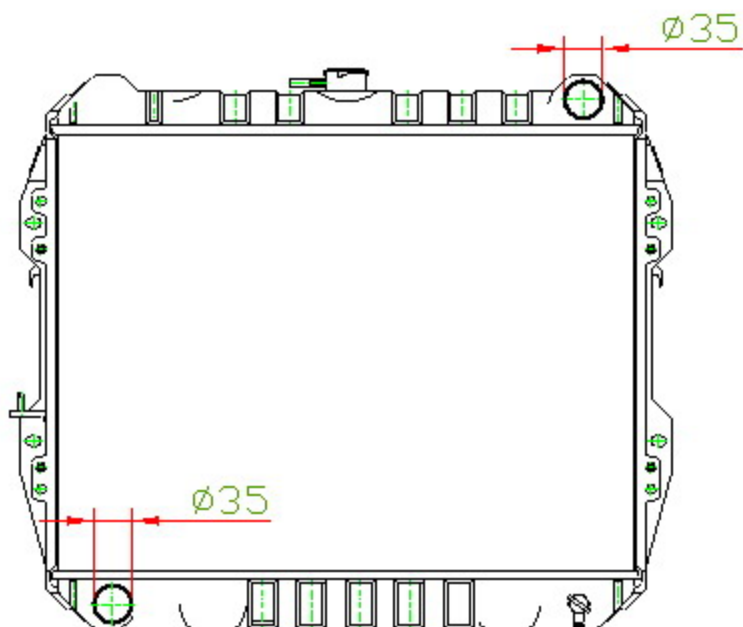

12348

CARTYPE: HILUX RN60/ 65/106 YN106/110 MT DPI:

CORE SIZE: BC 375 x 528 x 32/37

CORE SIZE:

OEM: 16400-

CARTON: 64*13.7*53.5

TANK SIZE: 536*61

OIL COOLER: