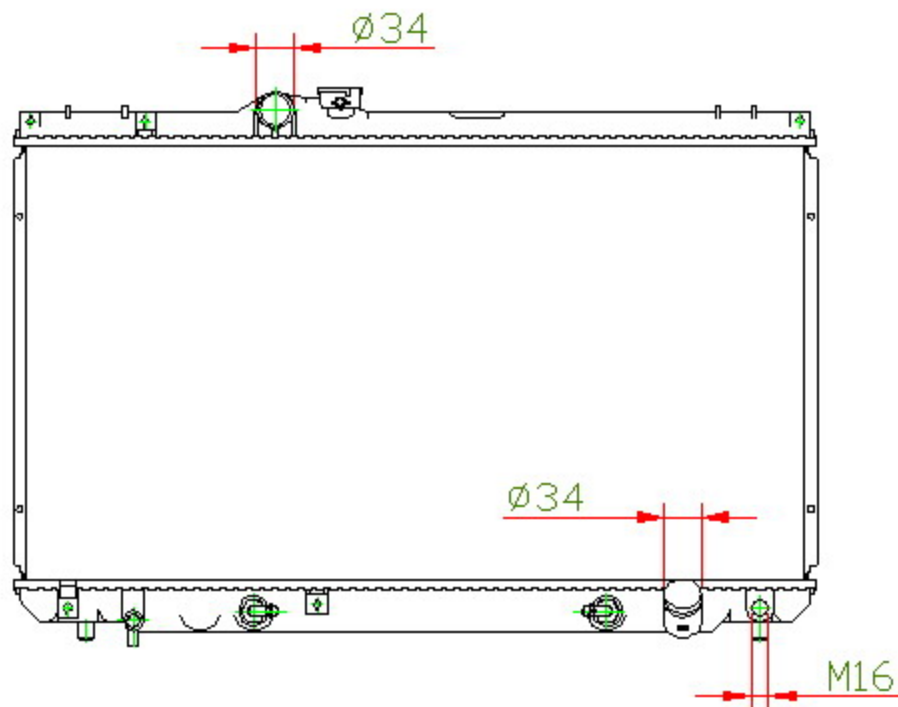

12349

CARTYPE: CRESSIDA'98 JZX100'96-98 AT

CORE SIZE: PC 400 x 718 x 32

CORE SIZE: PA 400 x 708 x 26

OEM: 16400-46500

DPI:

CARTON: 76.5*13*58.5

TANK SIZE: 736*47.5

OIL COOLER:325