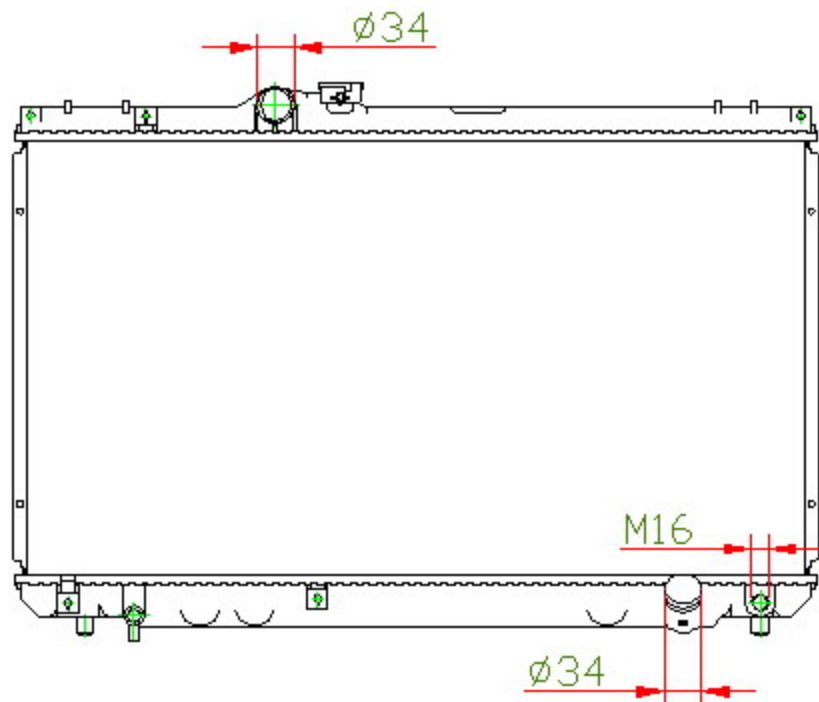

12350

CARTYPE: CRESSIDA'98 JZX100 MT

CORE SIZE: PC 400 x 718 x 32

CORE SIZE: PA 400 x 708 x 26

OEM: 16400-46480

DPI:

CARTON: 76.5\*13\*58.5

TANK SIZE: 736\*47.5