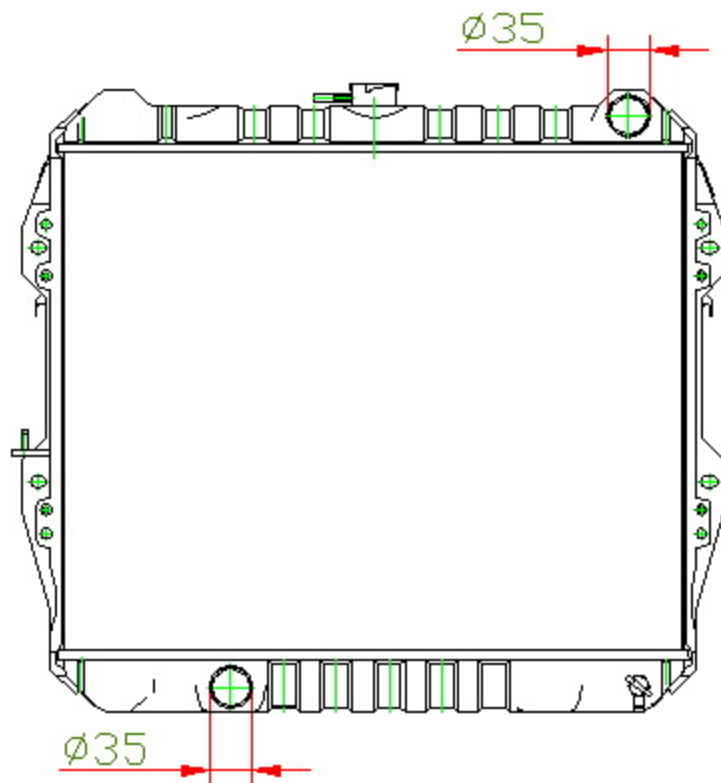

12351

CARTYPE: HILUX PICKUP'86-93 MT

CORE SIZE: BC 425 x 528 x 37/49

CORE SIZE:

OEM:

DPI:

CARTON: 65*13.7*60

TANK SIZE: 536*61