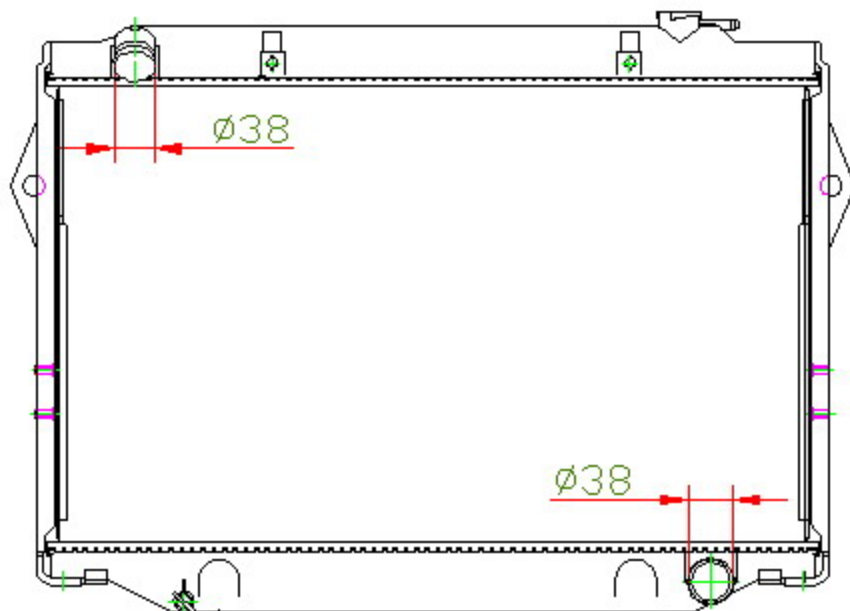

12358

CARTYPE: LANDCRISER'98 HDJ81 MT

CORE SIZE: PA 425 x698 x36

CORE SIZE:

OEM: 16400-

DPI:

CARTON: 81\*15.5\*63.5

TANK SIZE: 720\*69