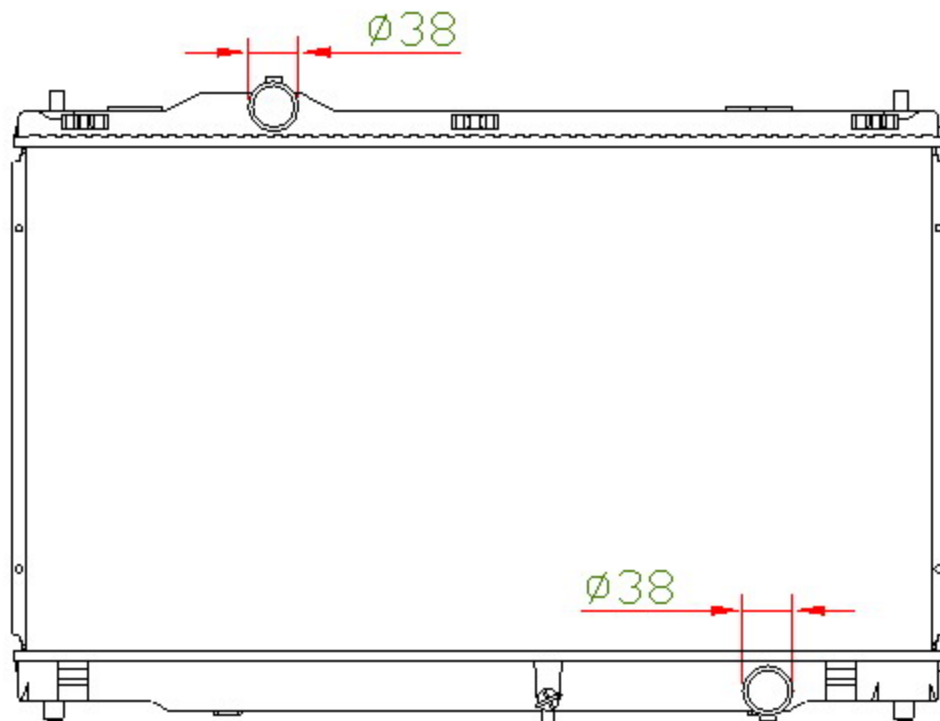

12359

CARTYPE: CROWN MARK GRX121'04 MT

CORE SIZE: PA 425 x 708 x 16

CORE SIZE:

OEM: 16400- OP090

DPI:

CARTON: 76.5*13.5*61

TANK SIZE: 736*39.5/47.5