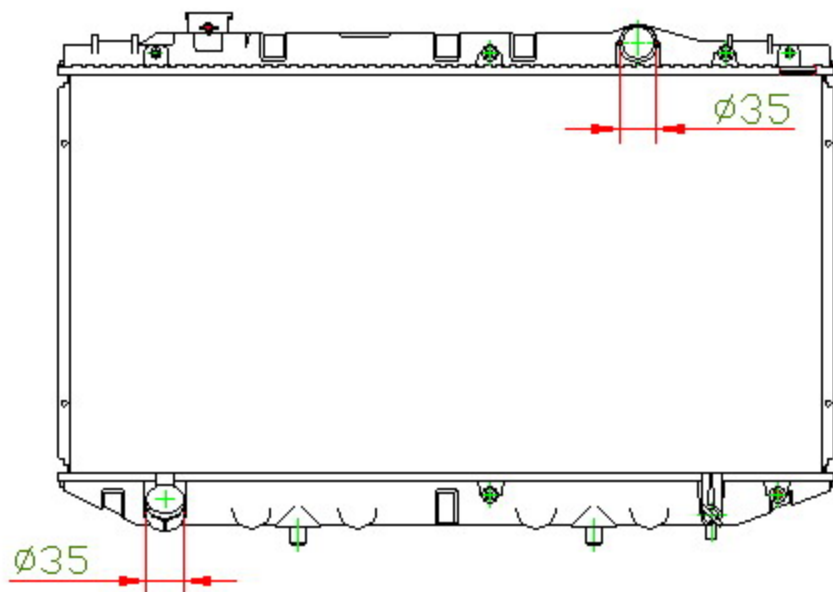

12366

CARTYPE: CRESS PA'89-92 SX80/ YX80 MT

CORE SIZE: PA 375 x708 x16/26

CORE SIZE:

OEM: 16400-35450

DPI:

CARTON: 75.5*13*57

TANK SIZE: 728*49