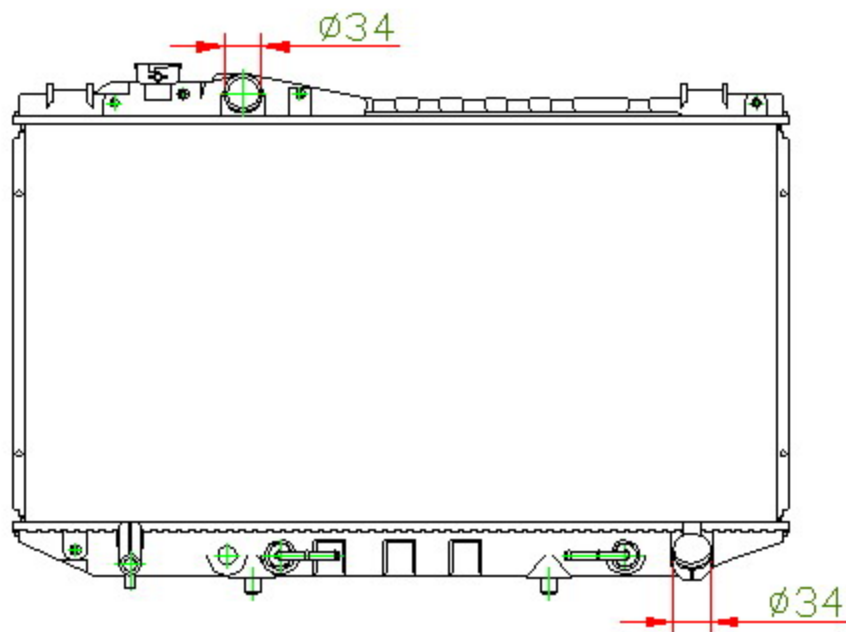

12367

CARTYPE: CRESSIDA'89-92 GX81(澳洲) AT

CORE SIZE: PC 375 x 708 x 32

CORE SIZE: PA 375 x 708 x 26

OEM: 16400-70341

DPI: 178

CARTON: 75.5\*12.5\*57.5

TANK SIZE: 728\*50