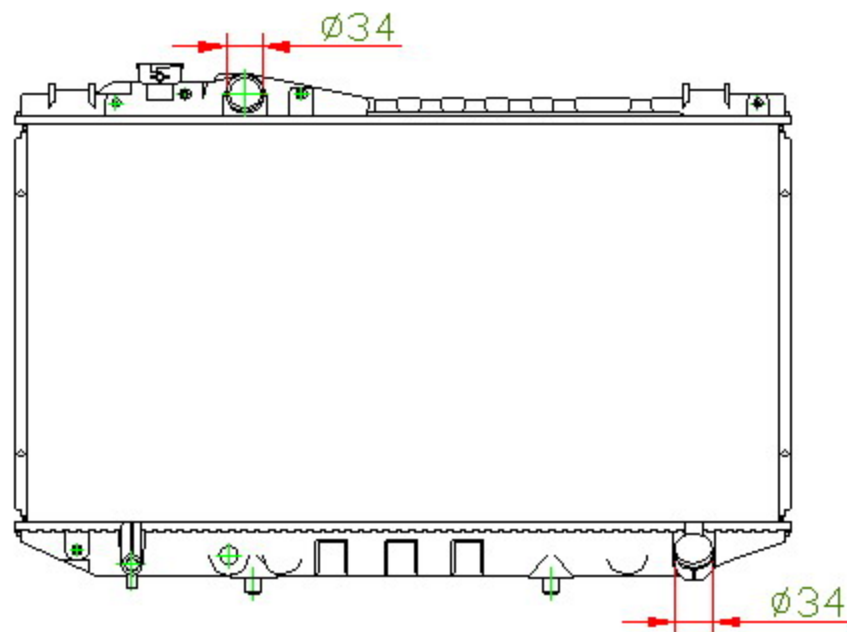

12368

CARTYPE: CRESSIDA'89-92 GX81 MT

CORE SIZE: PC 375 x 708 x 32

CORE SIZE: PA 375 x 708 x 26

OEM: 16400-70320

DPI: 178

CARTON: 75.5*12.5*57.5

TANK SIZE: 728*50