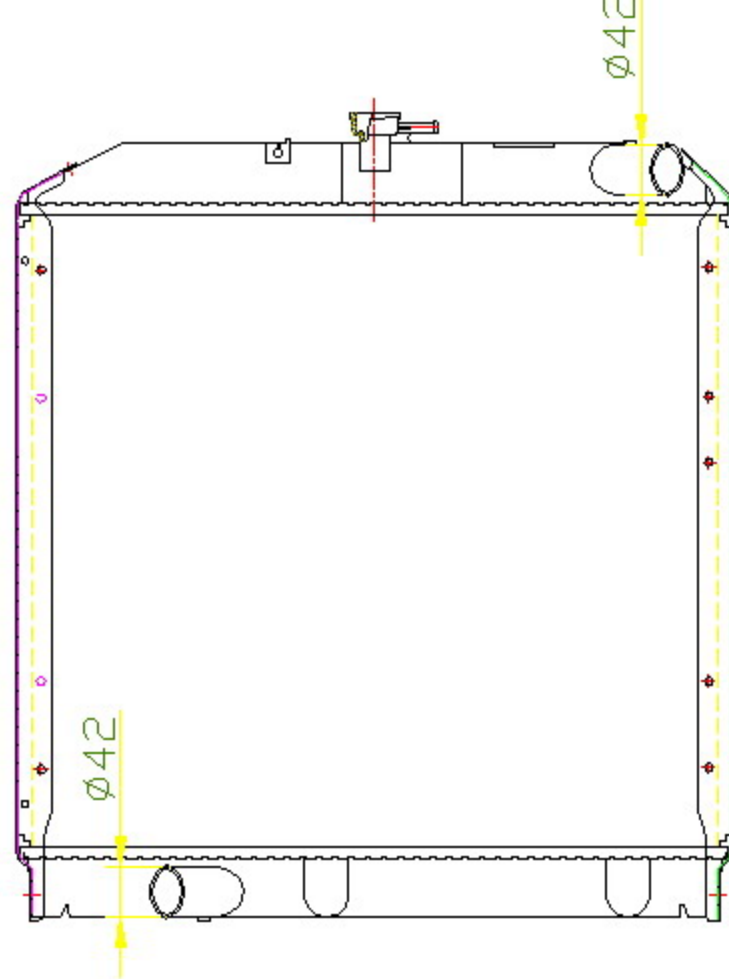

12374

CARTYPE: DYNA '07 WU410/ 420 (HINO) MT

DPI:

CORE SIZE: PA525 x 568 x 26

CARTON: 69*16.5*66.5

CORE SIZE:

TANK SIZE: 582*55

OEM: 16400-78101