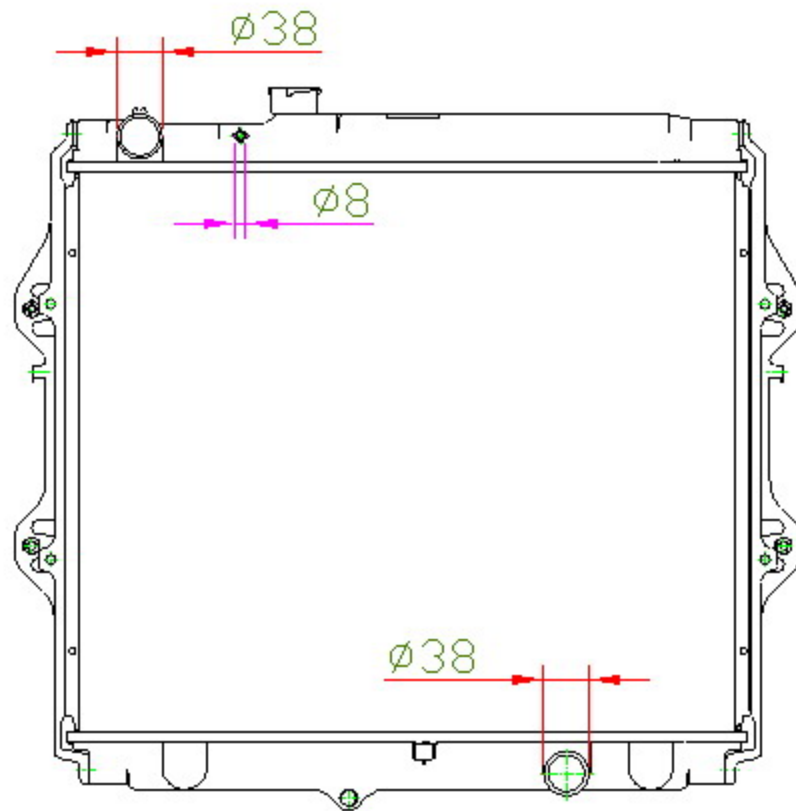

12392

CARTYPE: HILUX'02 TIGER 2WD D4D/2KD MT DPI:

CORE SIZE: PC450 x 528 x 32

CORE SIZE: PA450 x 528 x 16/36

CORE SIZE: PA450 x 518 x 26/32

OEM: 16400-0L060

CARTON: 65*13*65

TANK SIZE: 544.5*54.5