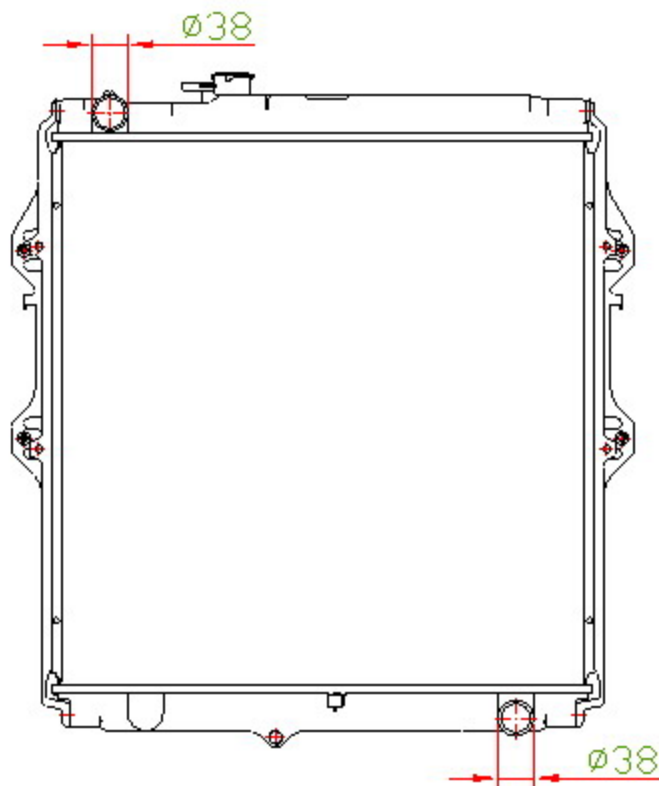

12393

CARTYPE: HILUX4x4 '02 IKZ MT

CORE SIZE: PC 550 x 518 x 32

CORE SIZE: PA 550 x 528 x 36

OEM: 16400-67190

DPI:

CARTON: 70*13*70

TANK SIZE: 544.5*54.5