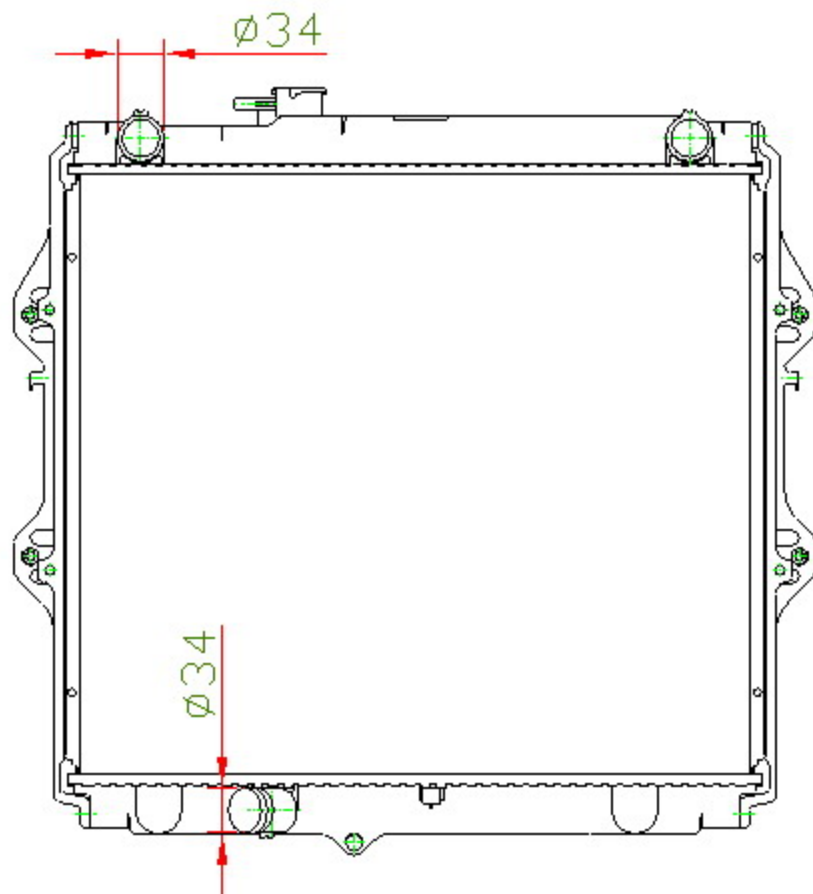

12394

CARTYPE: HILUX'02 4X4 4WD MT

CORE SIZE: PC 472 x 528 x 32

CORE SIZE: PA 472 x 528 x 16/36

CORE SIZE: PA 472 x 518 x 26/32

OEM: 16400-

DPI:

CARTON: 65\*13\*67

TANK SIZE: 544.5\*54.5

OIL COOLER: