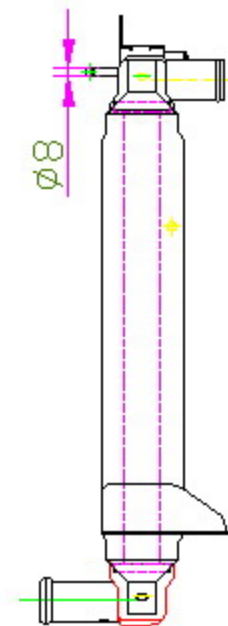

12395

CARTYPE: HIACE'86-91 MT

CORE SIZE: BC 340 x 528 x 32

CORE SIZE:

OEM: 16400-

DPI:

CARTON: 66*19.7*51

TANK SIZE: 556*48

OIL COOLER: