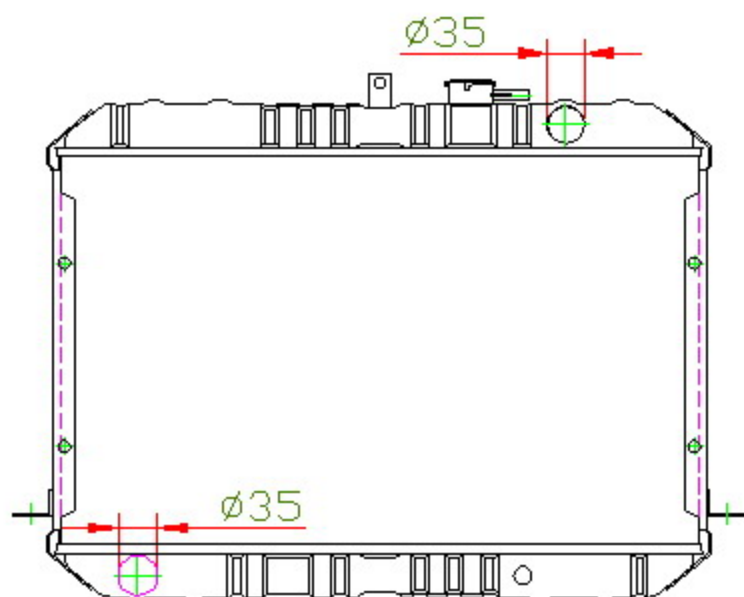

12395

CARTYPE: HIACE'86-91 MT

CORE SIZE: BC 340 x 528 x 32

CORE SIZE:

OEM: 16400-

DPI:

CARTON: 66*19.7*51

TANK SIZE: 556*48