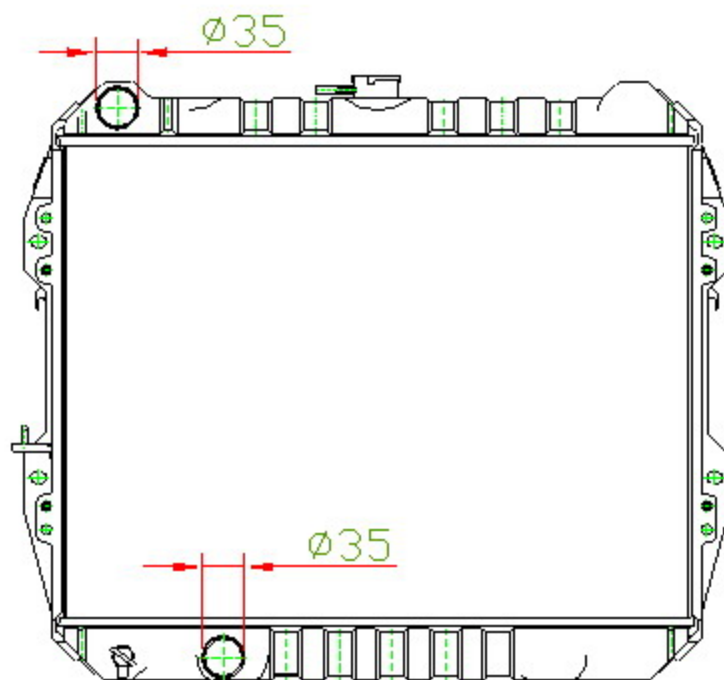

12396

CARTYPE: HILUX'88 MT

CORE SIZE: BC 395 x 528 x 32

CORE SIZE:

OEM: 16400-

DPI:

CARTON: 63.5*13.7*57.5

TANK SIZE: 532*46