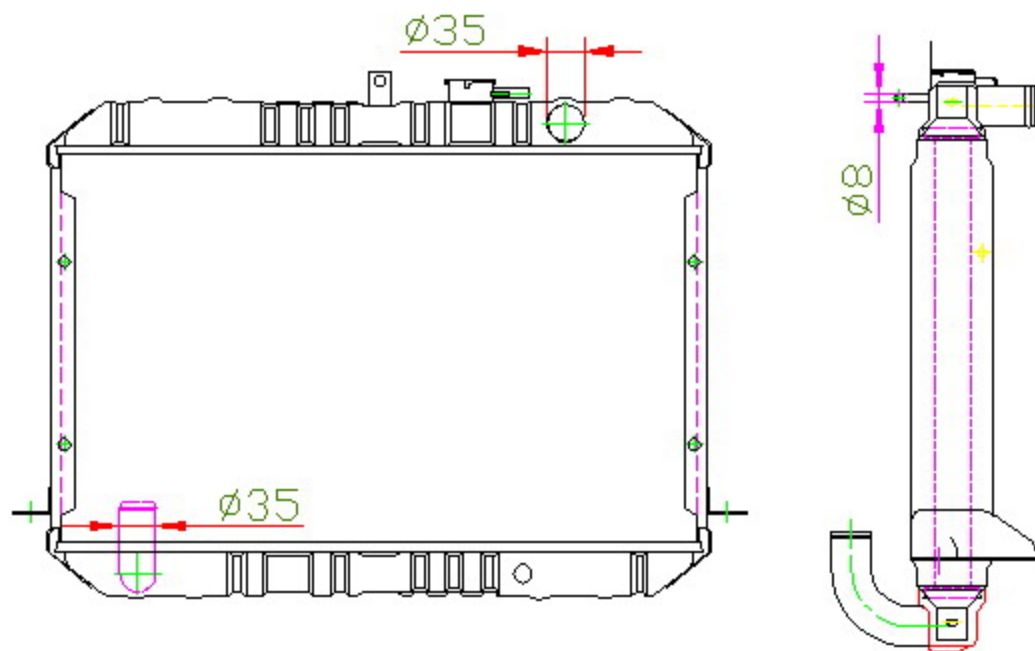

12397

CARTYPE: HIACE'86-91 MT

CORE SIZE: BC 340 x 528 x 32

CORE SIZE:

OEM: 16400-

DPI:

CARTON: 66*19.7*51

TANK SIZE: 556*48