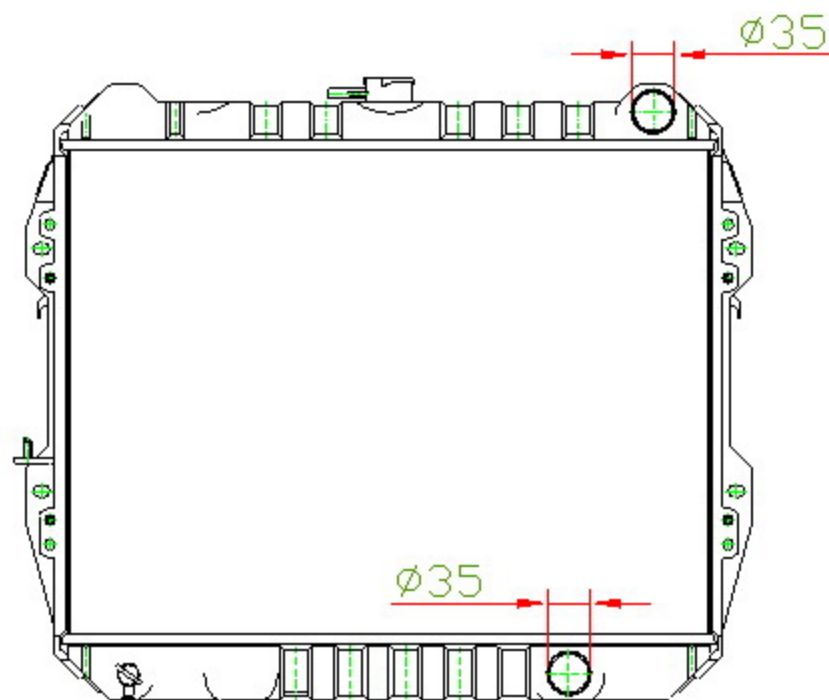

12398

CARTYPE: HILUX'88 MT

CORE SIZE: BC 375 x 528 x 24/32/37/49

CORE SIZE:

OEM: 16400-31230

DPI:

CARTON: 63.5*13.7*55

TANK SIZE: 532*46