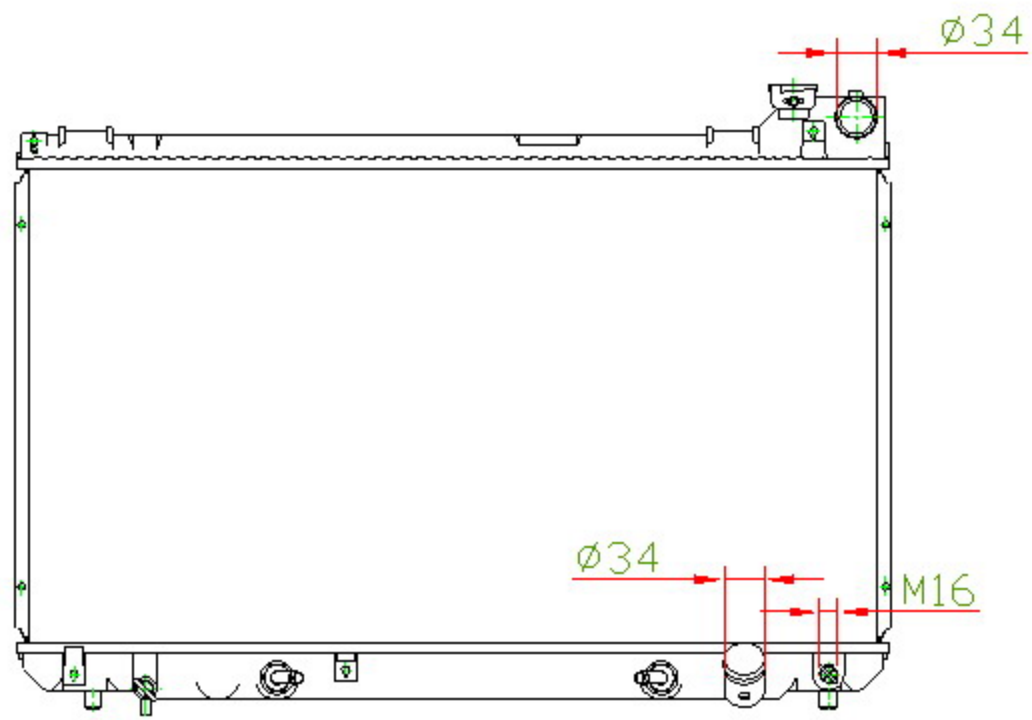

12411

CARTYPE: CROWN'98-00 JZSI75'99 AT

CORE SIZE: PC 425 x 718 x 16

CORE SIZE: PA 425x 708 x 16

OEM: 16400-46630

DPI:

CARTON: 76.5*13*62

TANK SIZE: 736*32.5/47.5

OIL COOLER:325