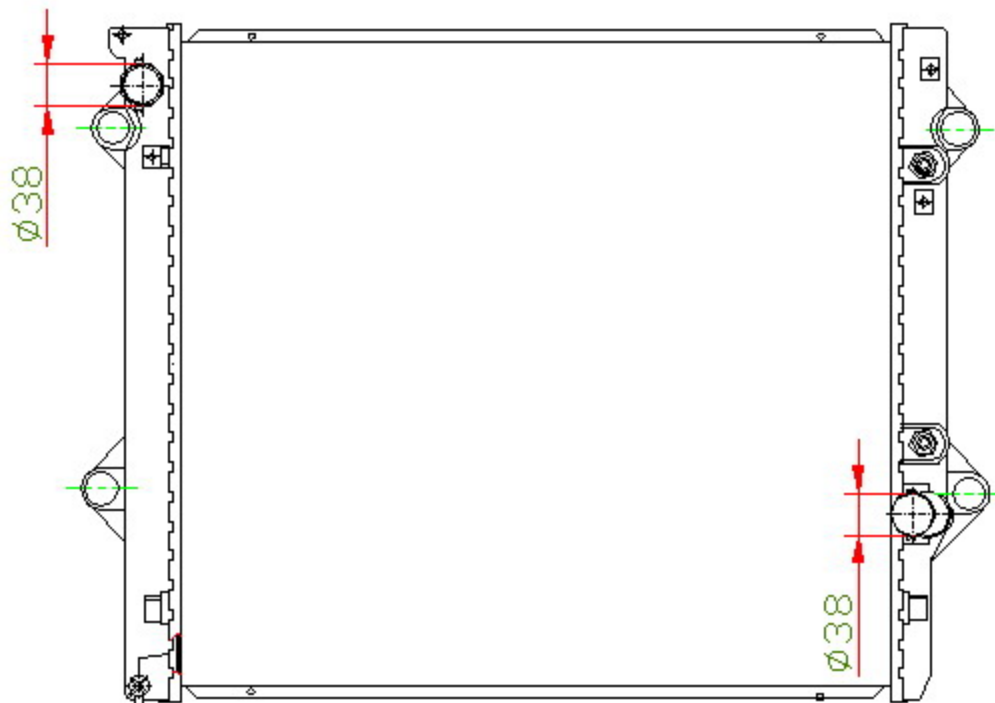

12415

CARTYPE: KZJ 120 / 1KZT PRADO '03- AT

CORE SIZE: PA 650 x 598 x 36

CORE SIZE:

OEM: 16400-30141/142

DPI:

CARTON: 85.5\*13.5\*70.5

TANK SIZE: 620\*54.5

OIL COOLER:250