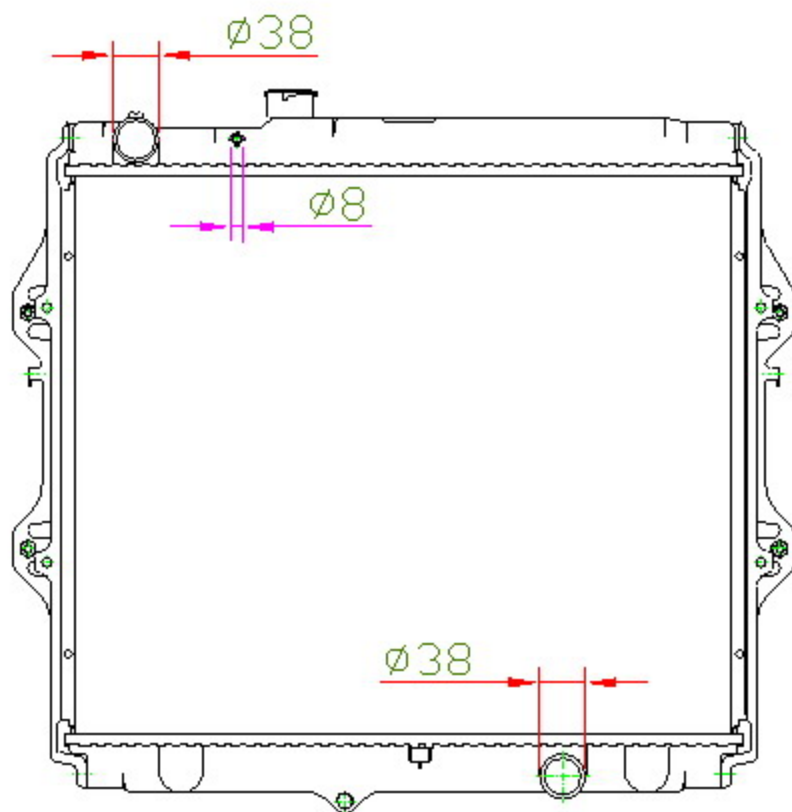

12418

CARTYPE: HILUX'02 TIGER 2WD D4D/2KD MT DPI:

CORE SIZE: PC550 x 528 x 32

CORE SIZE: PA550 x 528 x 16/36

CORE SIZE: PA550 x 518 x 26/32

OEM:

CARTON: 70\*12.5\*70

TANK SIZE: 544.5\*54.5