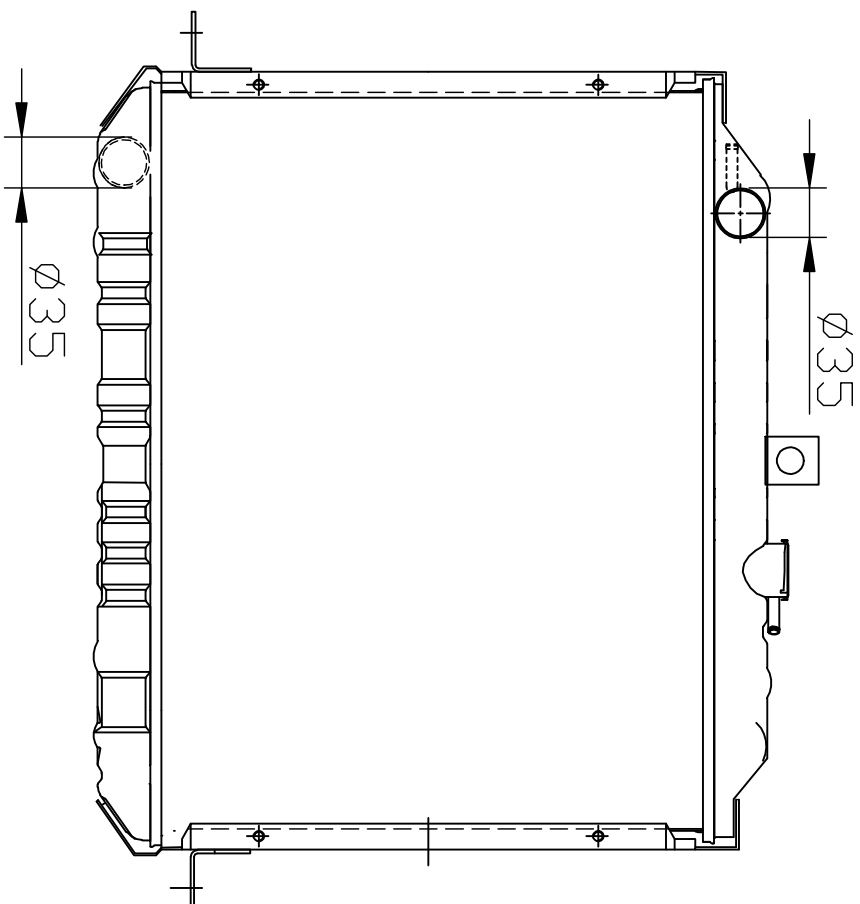

12427

CARTYPE:HIACE'87-89 MT

CORE SIZE: PA 400*518*48

CORE SIZE:

OEM:

DPI:

CARTON:68.5*22.5*61.5

TANK SIZE: 538.5*58