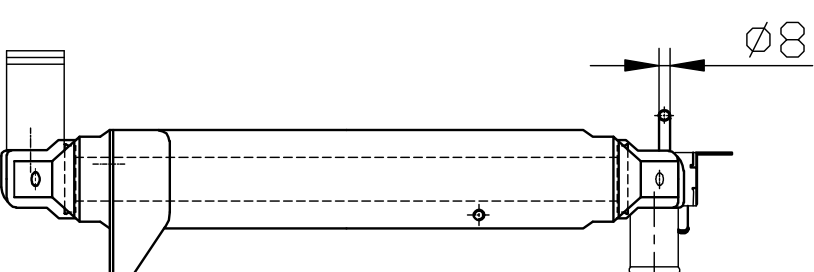

12427

CARTYPE:HIACE'87-89 MT

CORE SIZE: PA 400*518*48

CORE SIZE:

OEM:

DPI:

CARTON:68.5*22.5*61.5

TANK SIZE: 538.5*58