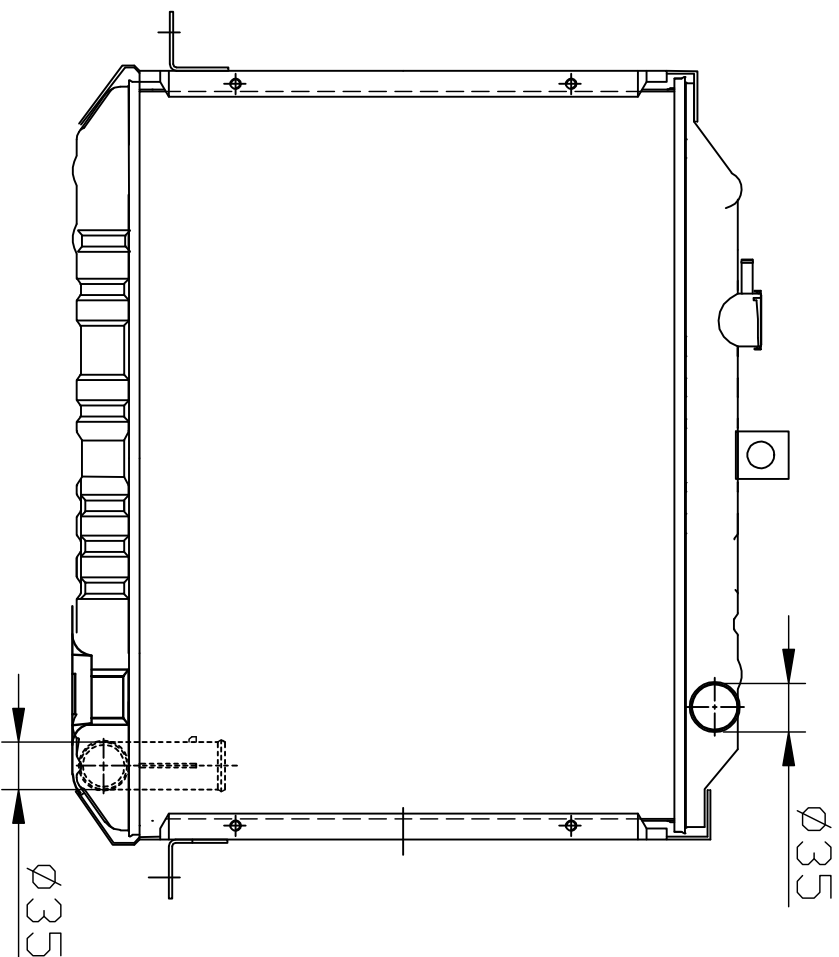

12428

CARTYPE:HIACE'87-91 MT

CORE SIZE: PA 400*518*48

CORE SIZE:

OEM:

DPI:

CARTON: 68.5*22.5*61.5

TANK SIZE: 538.5*58

OIL COOLER: