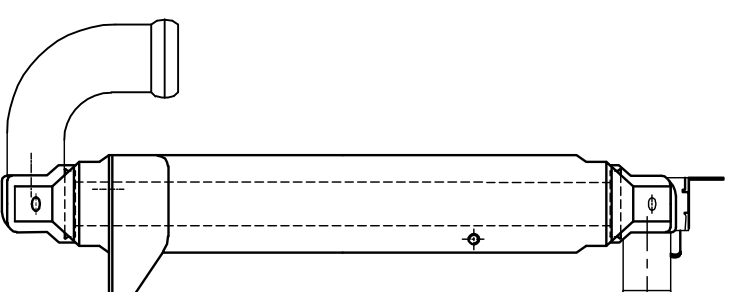

12428

CARTYPE:HIACE'87-91 MT

CORE SIZE: PA 400*518*48

CORE SIZE:

OEM:

DPI:

CARTON: 68.5*22.5*61.5

TANK SIZE: 538.5*58