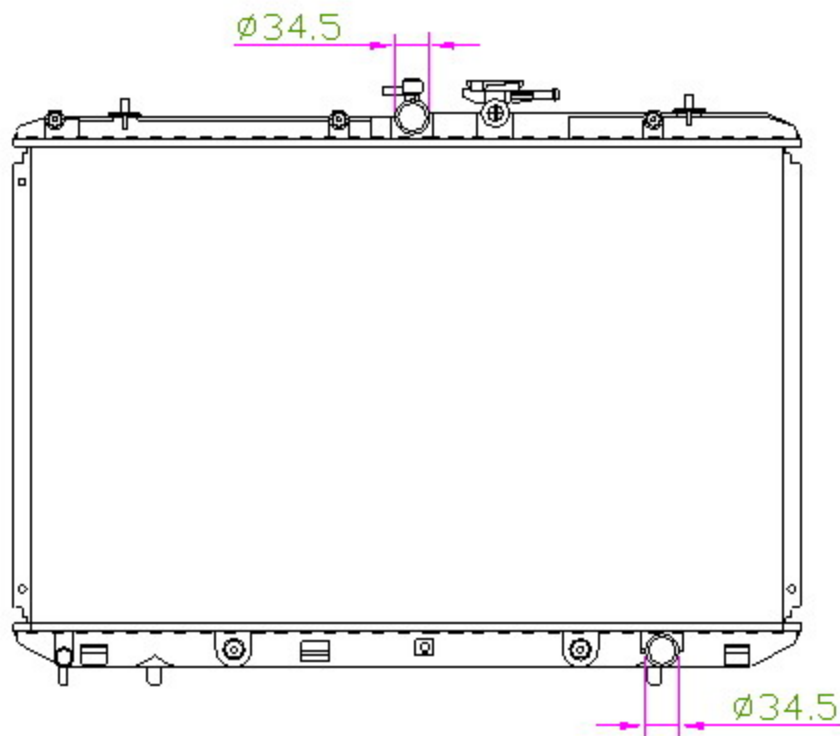

12435

CARTYPE: HIGHTLANDER '07-09 /KLUGER MT DPI:

CORE SIZE: PA 475*765.5*26

ORE SIZE:

OEM:

CARTON:82*14*68

TANK SIZE: 794.5*47.6

OIL COOLER: